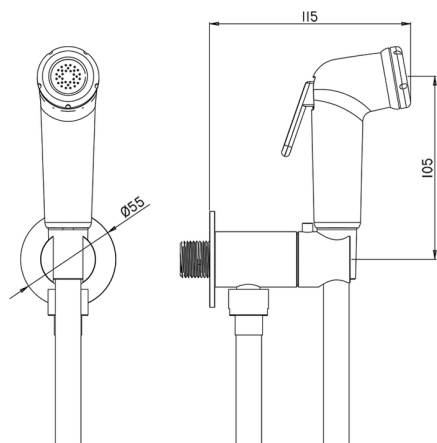

Hygienic Shower Set COMMUNITY_BC007925

MODEL **BC007925**

Hygienic Shower Set, round wall bracket, single water opening, one-spray ABS Handshower, 120 cm PVC flexible hose

AVAILABLE FINISHINGS

21 21 Chrome

CHARACTERISTICS

Bidet handshower

2024-12-22