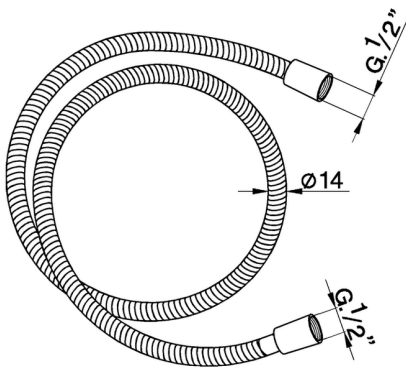

## Flexible hose SHOWER\_05.FD.07.

MODEL **05.FD.07.**

Flexible hose, 150 cm Brass Flexible Hose

AVAILABLE FINISHINGS

**CR** CR Chrome

CHARACTERISTICS

2024-12-22