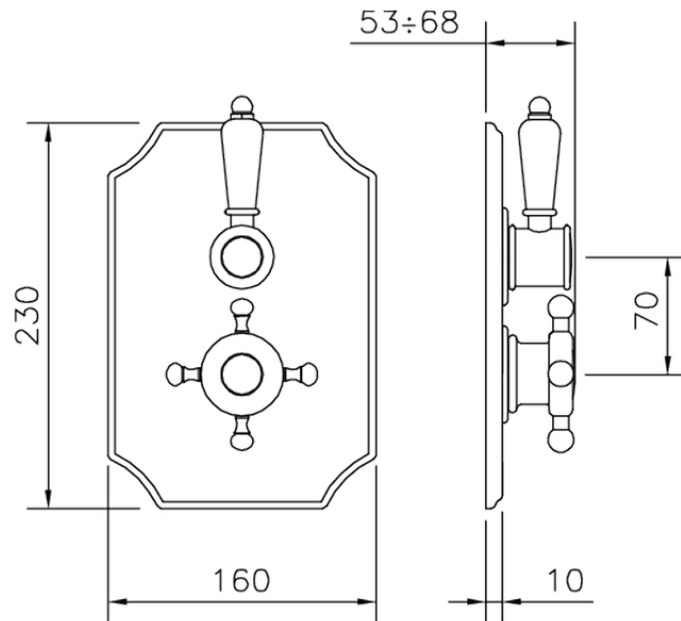

Exposed part for 1-outlet con.thermo.shower valve VICTORIAN_VT007280

VT007280

<https://en.huberitalia.com/exposed-part-for-1-outlet-con-thermo-shower-valve-victorian-vt007280>

ZB007341

<https://en.huberitalia.com/1-outlet-concealed-thermostatic-shower-valve-concealed-zb007341>

ZB007281

<https://en.huberitalia.com/1-outlet-concealed-thermostatic-shower-valve-concealed-zb007281>

2024-12-22