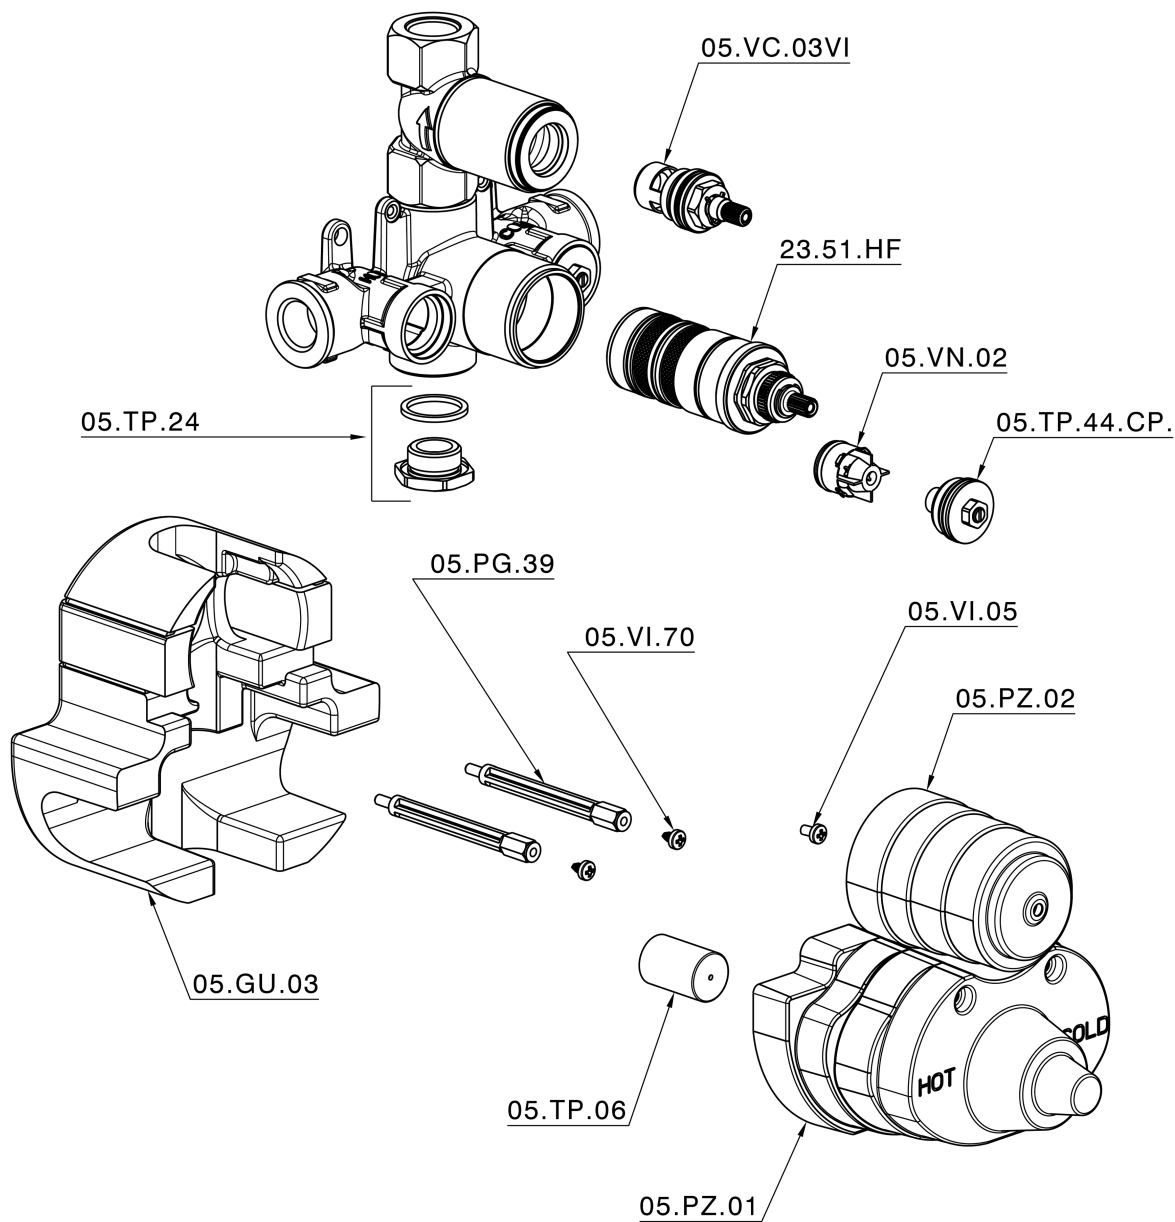

Exposed part for 1-outlet con.thermo.shower valve VICTORIAN_VT007280

VT007280

<https://en.huberitalia.com/exposed-part-for-1-outlet-con-thermo-shower-valve-victorian-vt007280>

1-outlet Concealed thermostatic shower valve CONCEALED_ZB007341

ZB007341

<https://en.huberitalia.com/1-outlet-concealed-thermostatic-shower-valve-concealed-zb007341>

1-outlet Concealed thermostatic shower valve CONCEALED_ZB007281

ZB007281

<https://en.huberitalia.com/1-outlet-concealed-thermostatic-shower-valve-concealed-zb007281>

2024-12-22