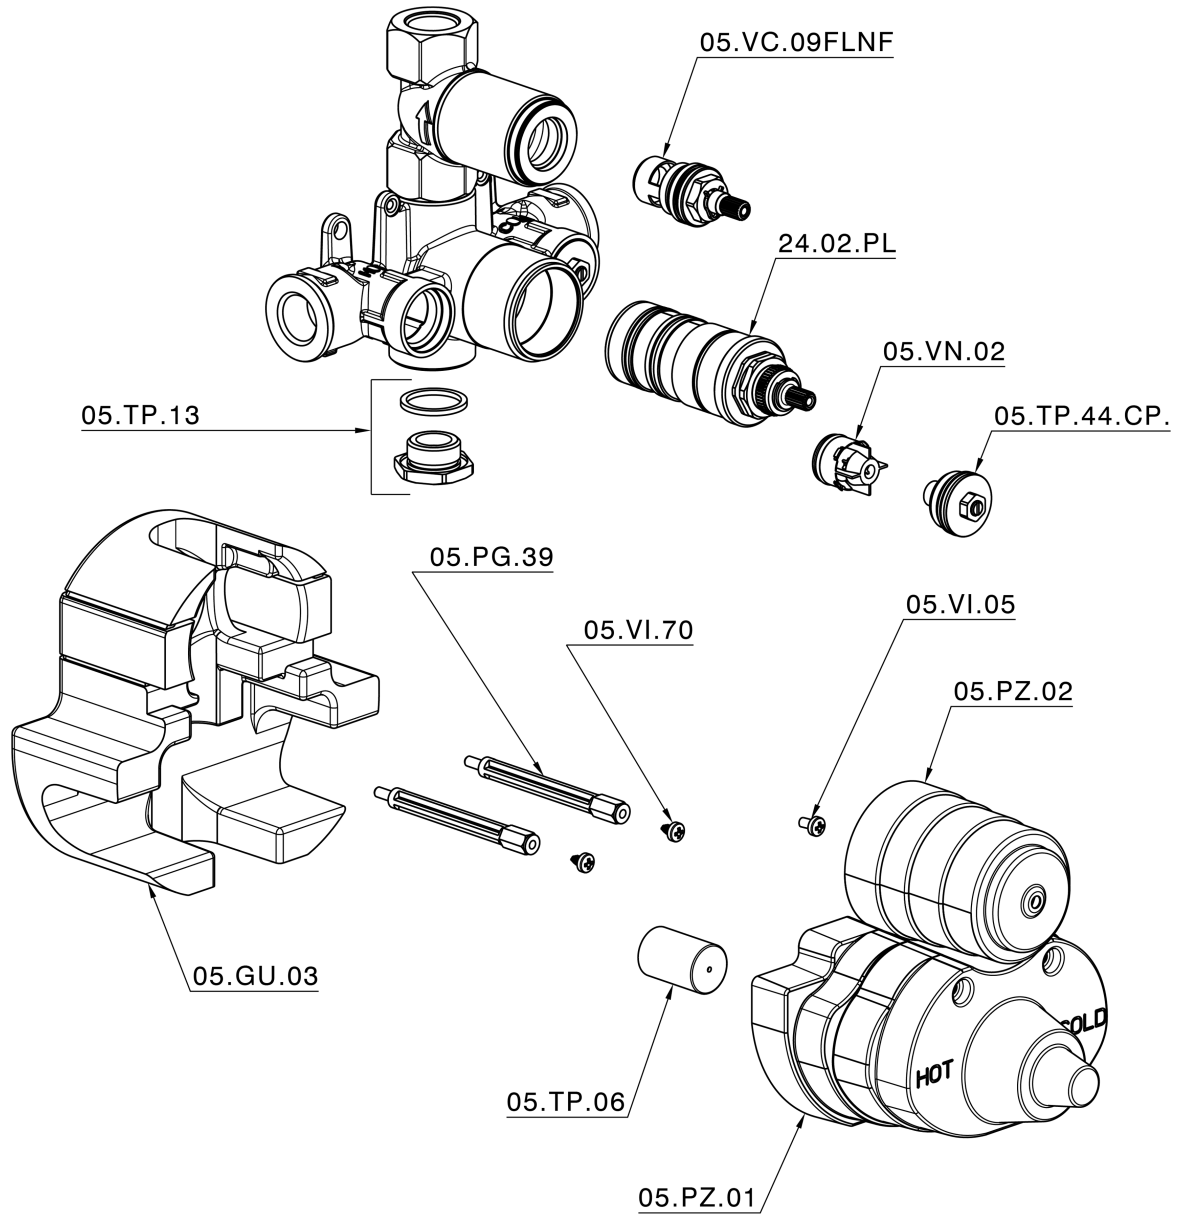

Exposed part for 1-outlet con.thermo.shower valve VICTORIAN_VT007280

VT007280

<https://en.huberitalia.com/exposed-part-for-1-outlet-con-thermo-shower-valve-victorian-vt007280>

1-outlet Concealed thermostatic shower valve CONCEALED_ZB007341

ZB007341

<https://en.huberitalia.com/1-outlet-concealed-thermostatic-shower-valve-concealed-zb007341>

1-outlet Concealed thermostatic shower valve CONCEALED_ZB007281

ZB007281

<https://en.huberitalia.com/1-outlet-concealed-thermostatic-shower-valve-concealed-zb007281>

2024-12-22