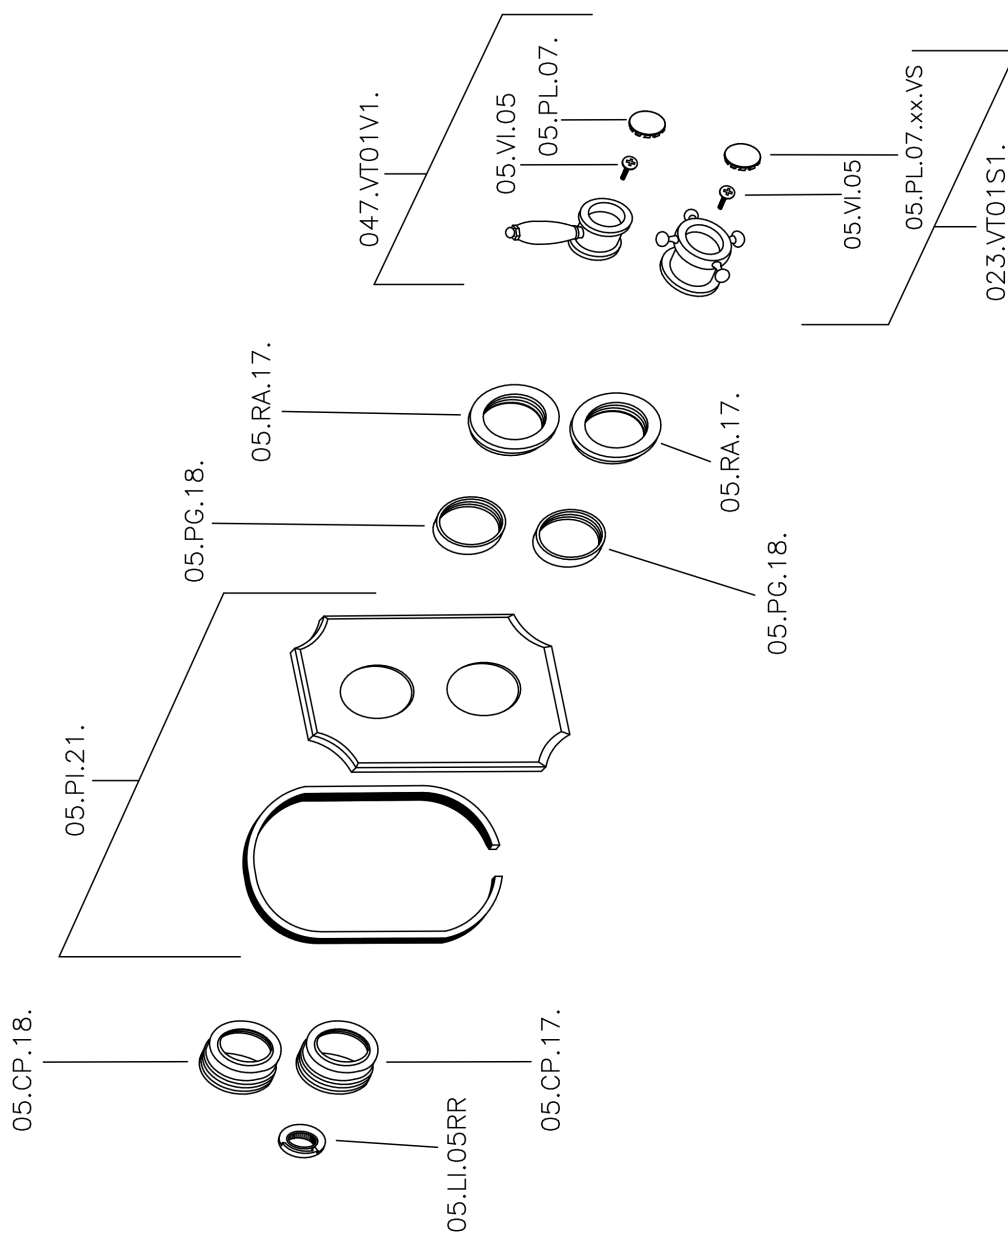

Exposed part for 1-outlet con.thermo.shower valve VICTORIAN_VT007280

VT007280

<https://en.huberitalia.com/exposed-part-for-1-outlet-con-thermo-shower-valve-victorian-vt007280>

1-outlet Concealed thermostatic shower valve CONCEALED_ZB007341

ZB007341

<https://en.huberitalia.com/1-outlet-concealed-thermostatic-shower-valve-concealed-zb007341>

1-outlet Concealed thermostatic shower valve CONCEALED_ZB007281

ZB007281

<https://en.huberitalia.com/1-outlet-concealed-thermostatic-shower-valve-concealed-zb007281>