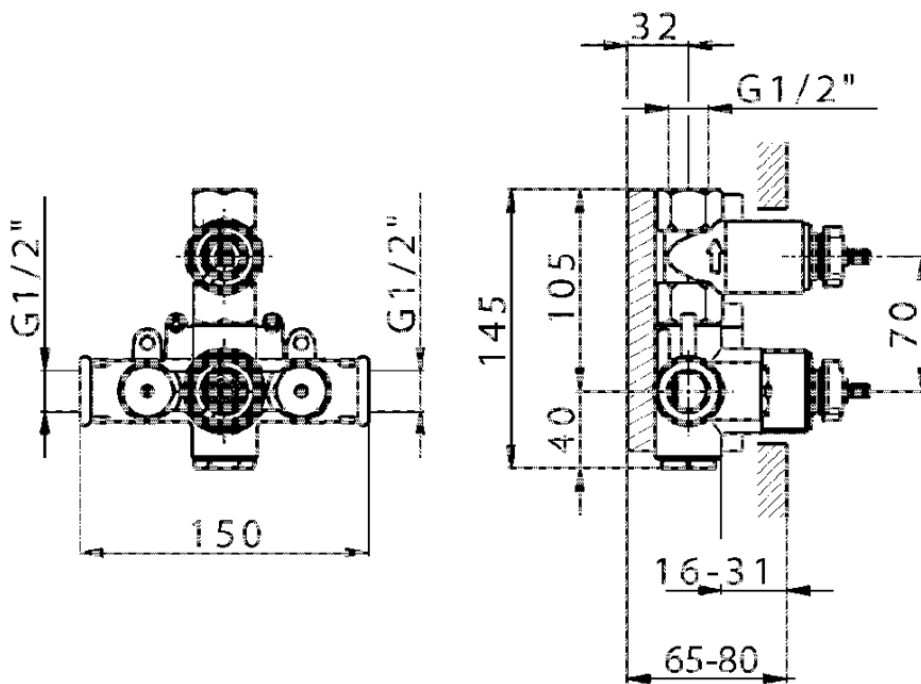

## Exposed part for 1-outlet con.thermo.shower valve VICTORIAN\_VT007280

VT007280

<https://en.huberitalia.com/exposed-part-for-1-outlet-con-thermo-shower-valve-victorian-vt007280>

ZB007341

<https://en.huberitalia.com/1-outlet-concealed-thermostatic-shower-valve-concealed-zb007341>

ZB007281

<https://en.huberitalia.com/1-outlet-concealed-thermostatic-shower-valve-concealed-zb007281>

2024-12-22