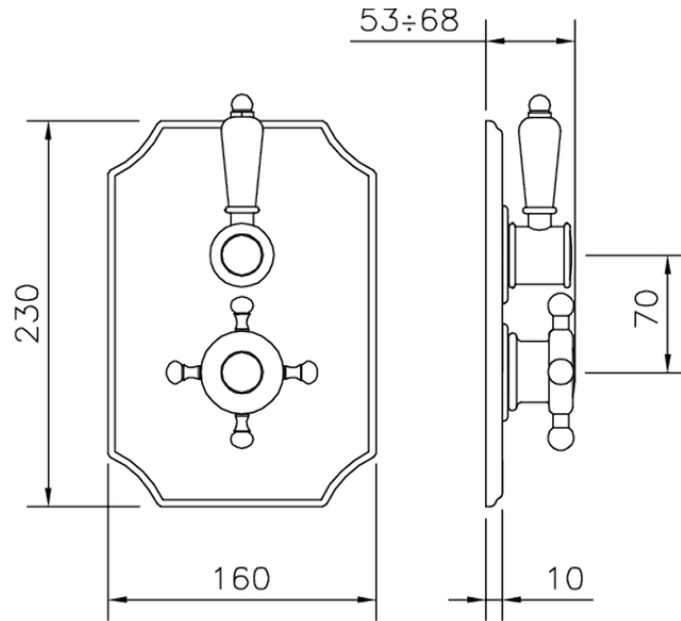

## Exposed part for 1-outlet con.thermo.shower valve VICTORIAN\_VT007280

VT007280

<https://en.huberitalia.com/exposed-part-for-1-outlet-con-thermo-shower-valve-victorian-vt007280>

ZB007341

<https://en.huberitalia.com/1-outlet-concealed-thermostatic-shower-valve-concealed-zb007341>

ZB007281

<https://en.huberitalia.com/1-outlet-concealed-thermostatic-shower-valve-concealed-zb007281>

2024-12-22