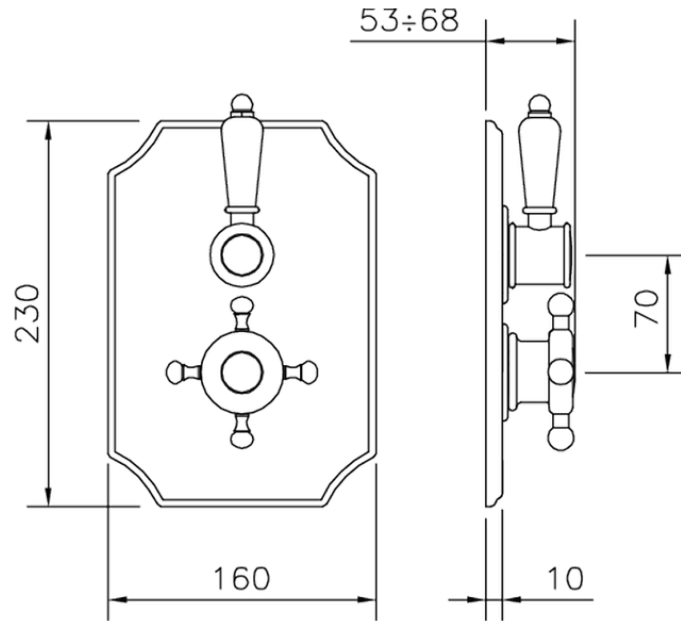

Exposed part for 1-outlet con.thermo.shower valve VICTORIAN_VT007280

VT007280

<https://en.huberitalia.com/exposed-part-for-1-outlet-con-thermo-shower-valve-victorian-vt007280>

ZB007341

<https://en.huberitalia.com/1-outlet-concealed-thermostatic-shower-valve-concealed-zb007341>

ZB007281

<https://en.huberitalia.com/1-outlet-concealed-thermostatic-shower-valve-concealed-zb007281>

2024-12-22