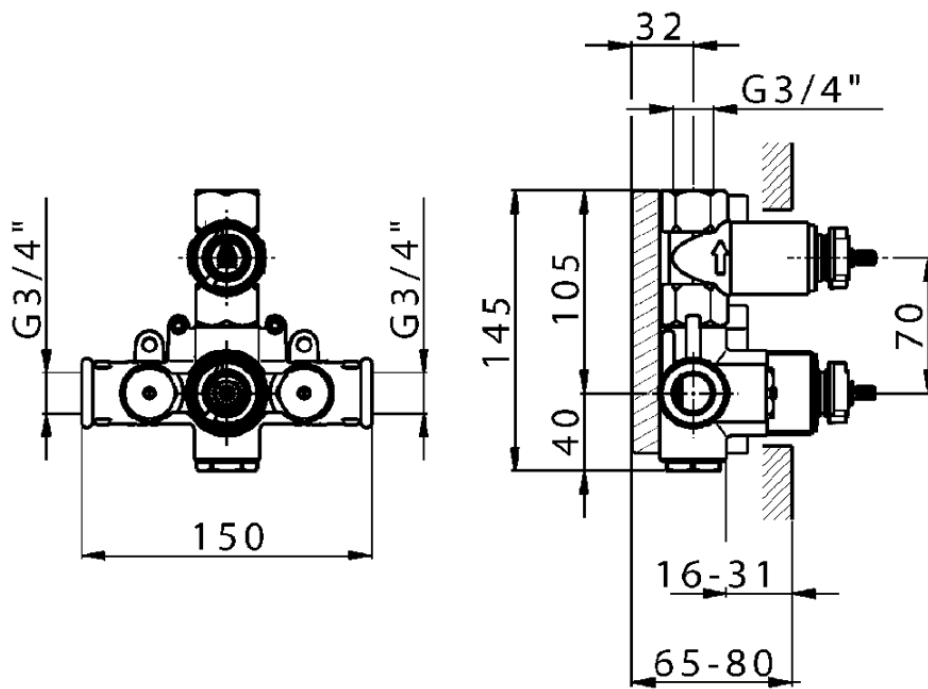

Exposed part for 1-outlet con.thermo.shower valve VICTORIAN_VT007280

VT007280

<https://en.huberitalia.com/exposed-part-for-1-outlet-con-thermo-shower-valve-victorian-vt007280>

ZB007341

<https://en.huberitalia.com/1-outlet-concealed-thermostatic-shower-valve-concealed-zb007341>

ZB007281

<https://en.huberitalia.com/1-outlet-concealed-thermostatic-shower-valve-concealed-zb007281>

2024-12-22