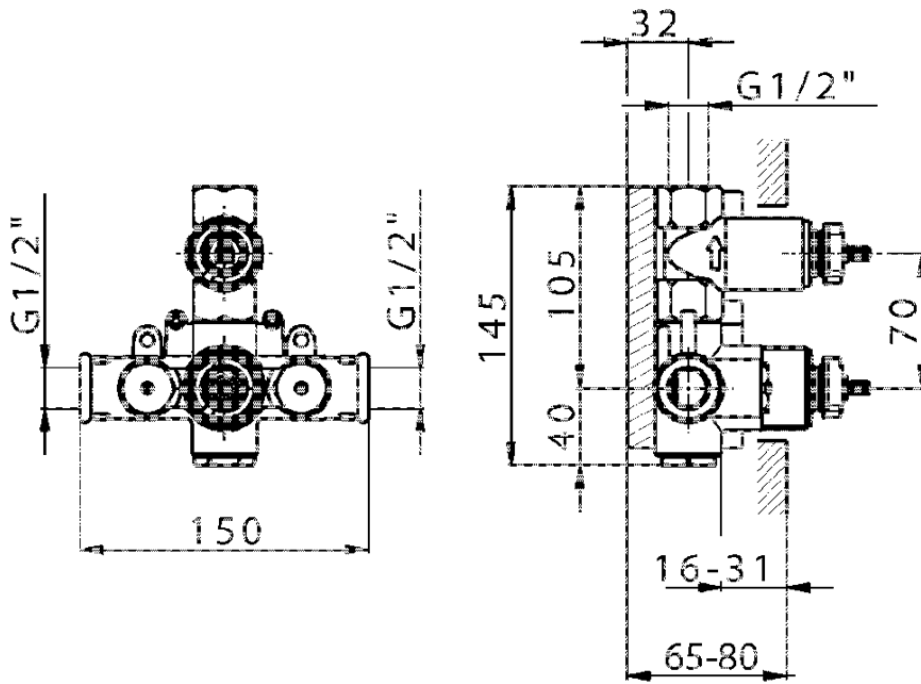

Exposed part for 1-outlet con.thermo.shower valve VICTORIAN_VT007280

VT007280

<https://en.huberitalia.com/exposed-part-for-1-outlet-con-thermo-shower-valve-victorian-vt007280>

ZB007341

<https://en.huberitalia.com/1-outlet-concealed-thermostatic-shower-valve-concealed-zb007341>

ZB007281

<https://en.huberitalia.com/1-outlet-concealed-thermostatic-shower-valve-concealed-zb007281>

2024-12-22