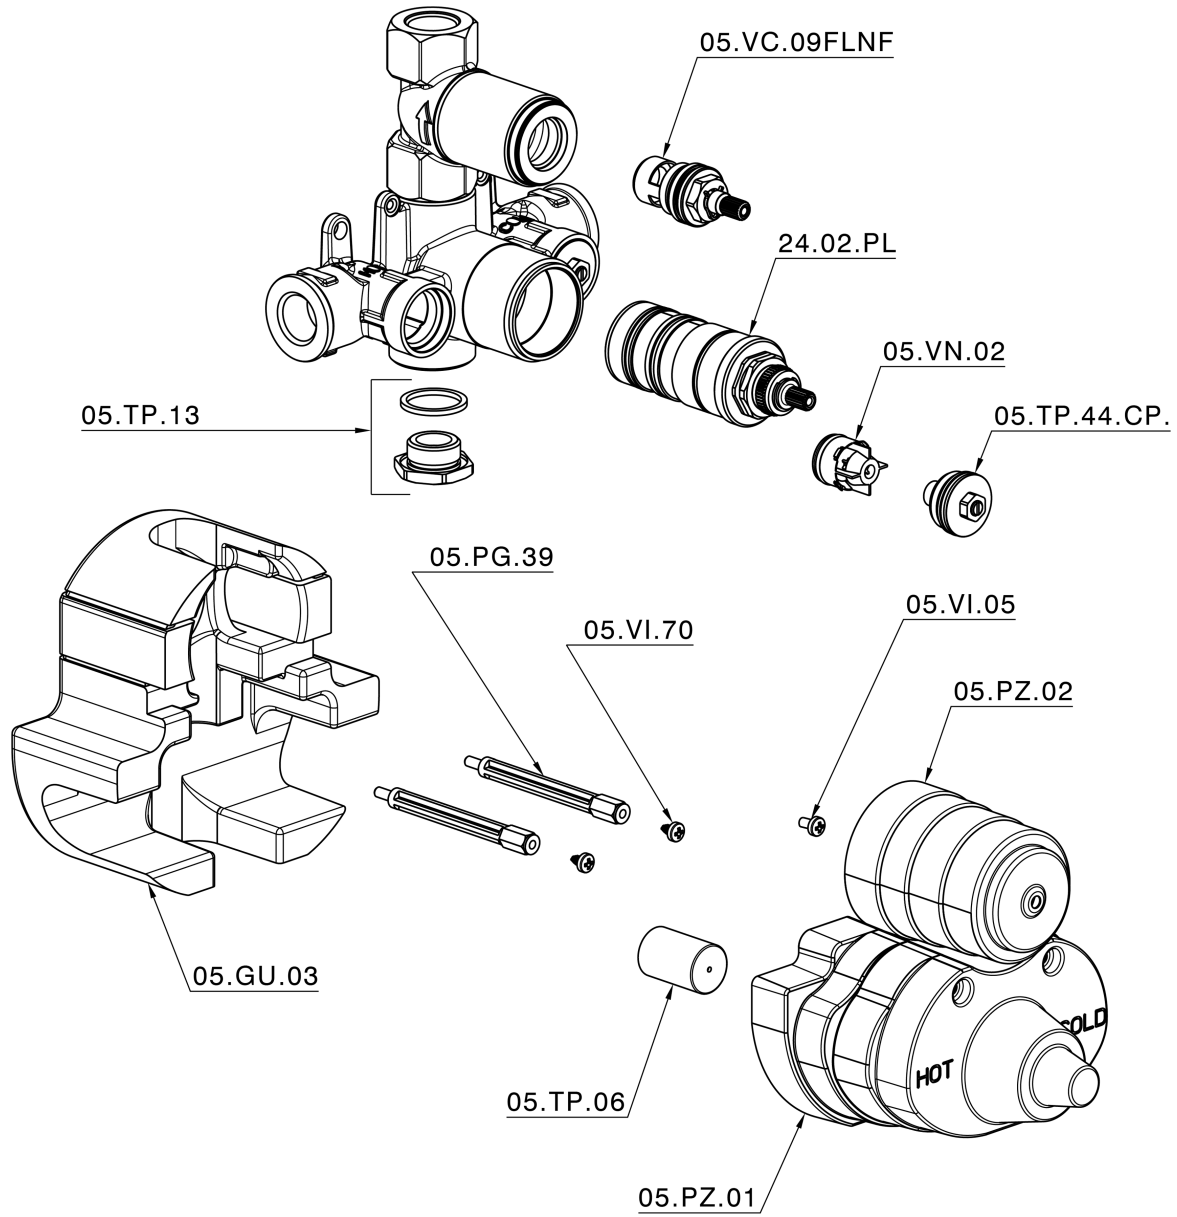

## Exposed part for 1-outlet con.thermo.shower valve VICTORIAN\_VT007280

VT007280

<https://en.huberitalia.com/exposed-part-for-1-outlet-con-thermo-shower-valve-victorian-vt007280>

## 1-outlet Concealed thermostatic shower valve CONCEALED\_ZB007341

ZB007341

<https://en.huberitalia.com/1-outlet-concealed-thermostatic-shower-valve-concealed-zb007341>

## 1-outlet Concealed thermostatic shower valve CONCEALED\_ZB007281

ZB007281

<https://en.huberitalia.com/1-outlet-concealed-thermostatic-shower-valve-concealed-zb007281>

2024-12-22