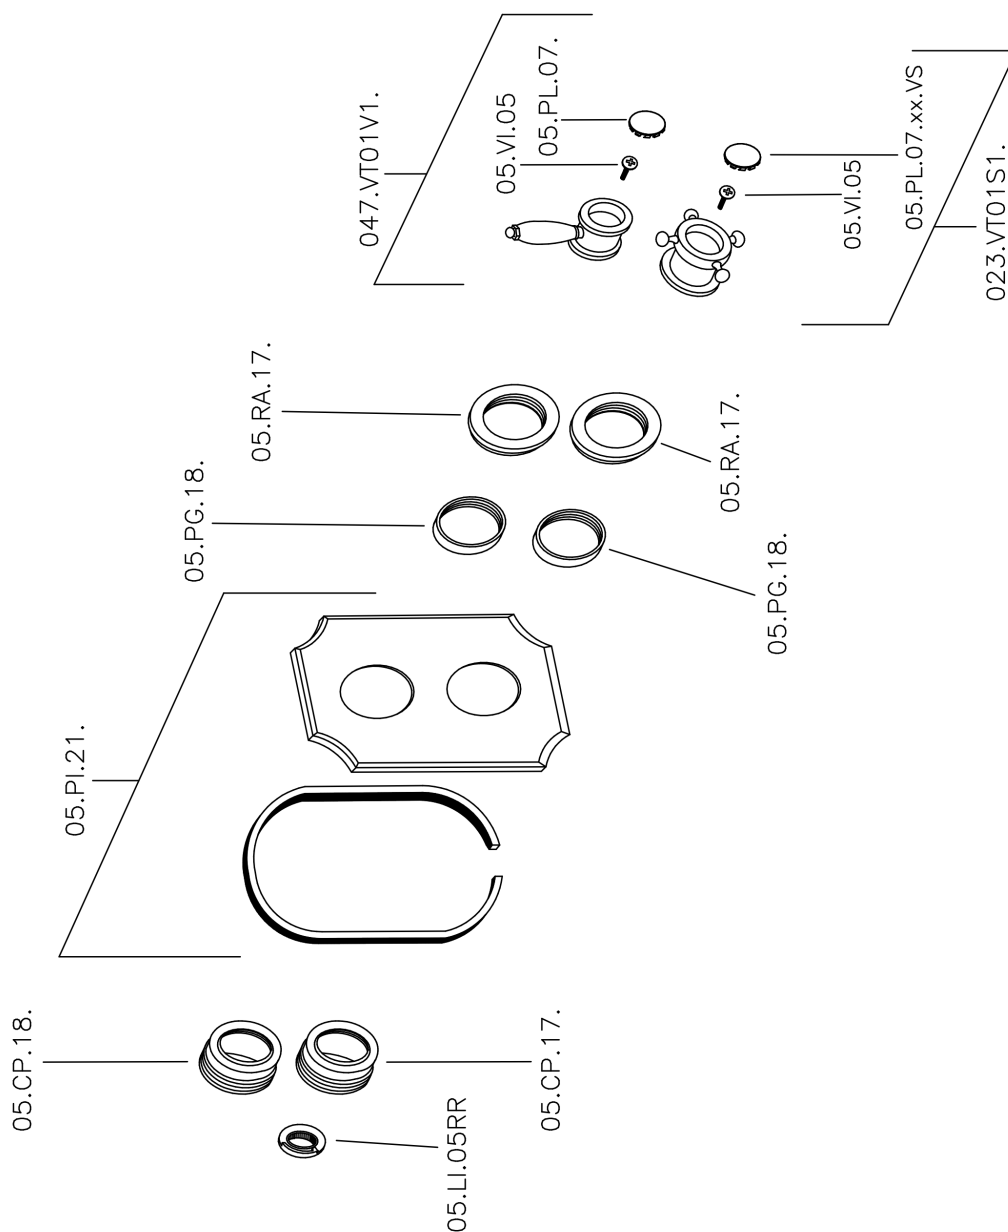

## Exposed part for 1-outlet con.thermo.shower valve VICTORIAN\_VT007280

VT007280

<https://en.huberitalia.com/exposed-part-for-1-outlet-con-thermo-shower-valve-victorian-vt007280>

## 1-outlet Concealed thermostatic shower valve CONCEALED\_ZB007341

ZB007341

<https://en.huberitalia.com/1-outlet-concealed-thermostatic-shower-valve-concealed-zb007341>

## 1-outlet Concealed thermostatic shower valve CONCEALED\_ZB007281

ZB007281

<https://en.huberitalia.com/1-outlet-concealed-thermostatic-shower-valve-concealed-zb007281>

2024-12-22