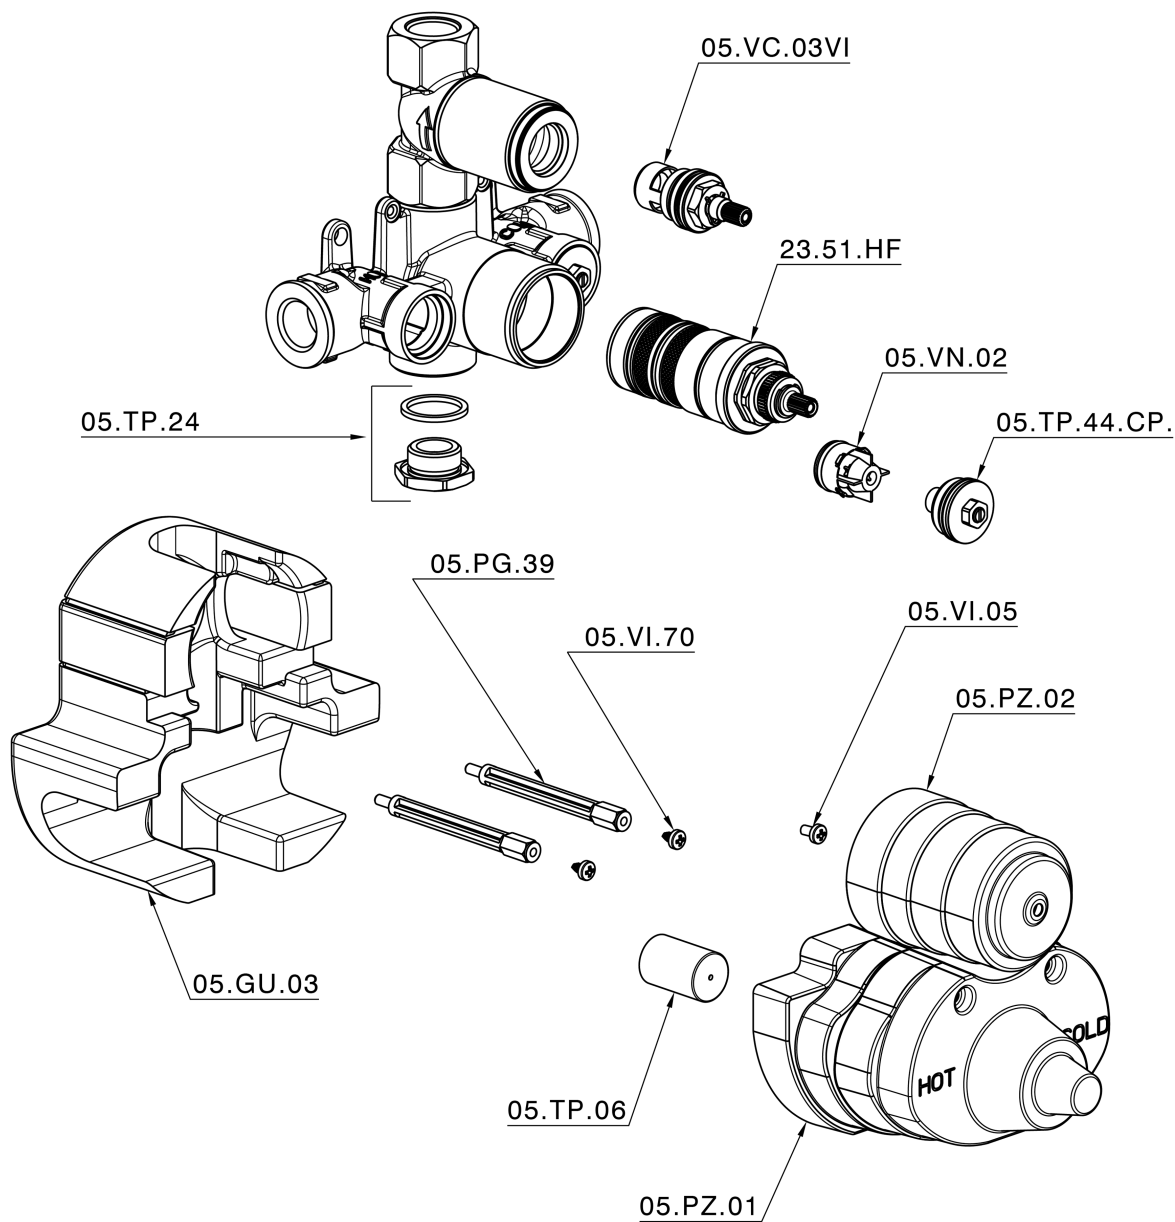

## Exposed part for 1-outlet con.thermo.shower valve VICTORIAN\_VT007280

VT007280

<https://en.huberitalia.com/exposed-part-for-1-outlet-con-thermo-shower-valve-victorian-vt007280>

## 1-outlet Concealed thermostatic shower valve CONCEALED\_ZB007341

ZB007341

<https://en.huberitalia.com/1-outlet-concealed-thermostatic-shower-valve-concealed-zb007341>

## 1-outlet Concealed thermostatic shower valve CONCEALED\_ZB007281

ZB007281

<https://en.huberitalia.com/1-outlet-concealed-thermostatic-shower-valve-concealed-zb007281>

2024-12-22