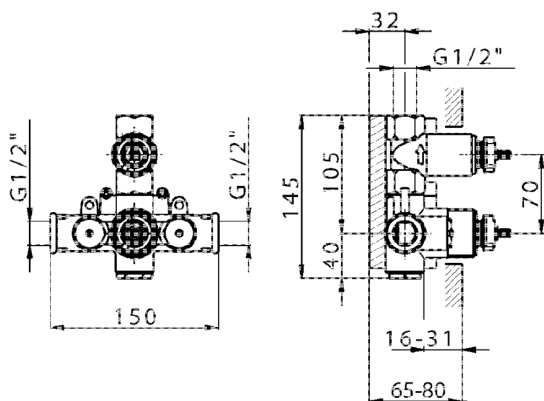

1-outlet Concealed thermostatic shower valve, Stopvalve with 1/2" outlet, without trim kit

AVAILABLE FINISHINGS

04 04 Without finishing

CHARACTERISTICS

| | |
|---------------------------------------|------------------|
| Installation | Concealed |
| Cartridge Spare Parts | 24.04A.PP |
| 8x20 Plus P Thermostatic Valve | |
| Concealed | 1 |