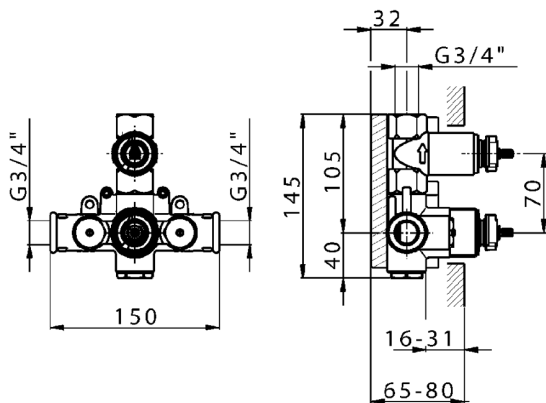

Thermostatic

The Huber thermostatic is your personal water manager, helping you to handle, control and save water and energy.