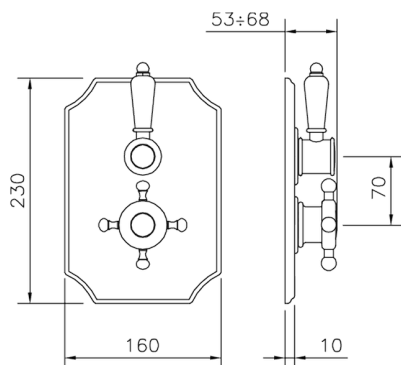

CHARACTERISTICS

Installation **Concealed**
Required concealed parts **ZB007341**
ZB007281

Thermostatic

The Huber thermostatic is your personal water manager, helping you to handle, control and save water and energy.