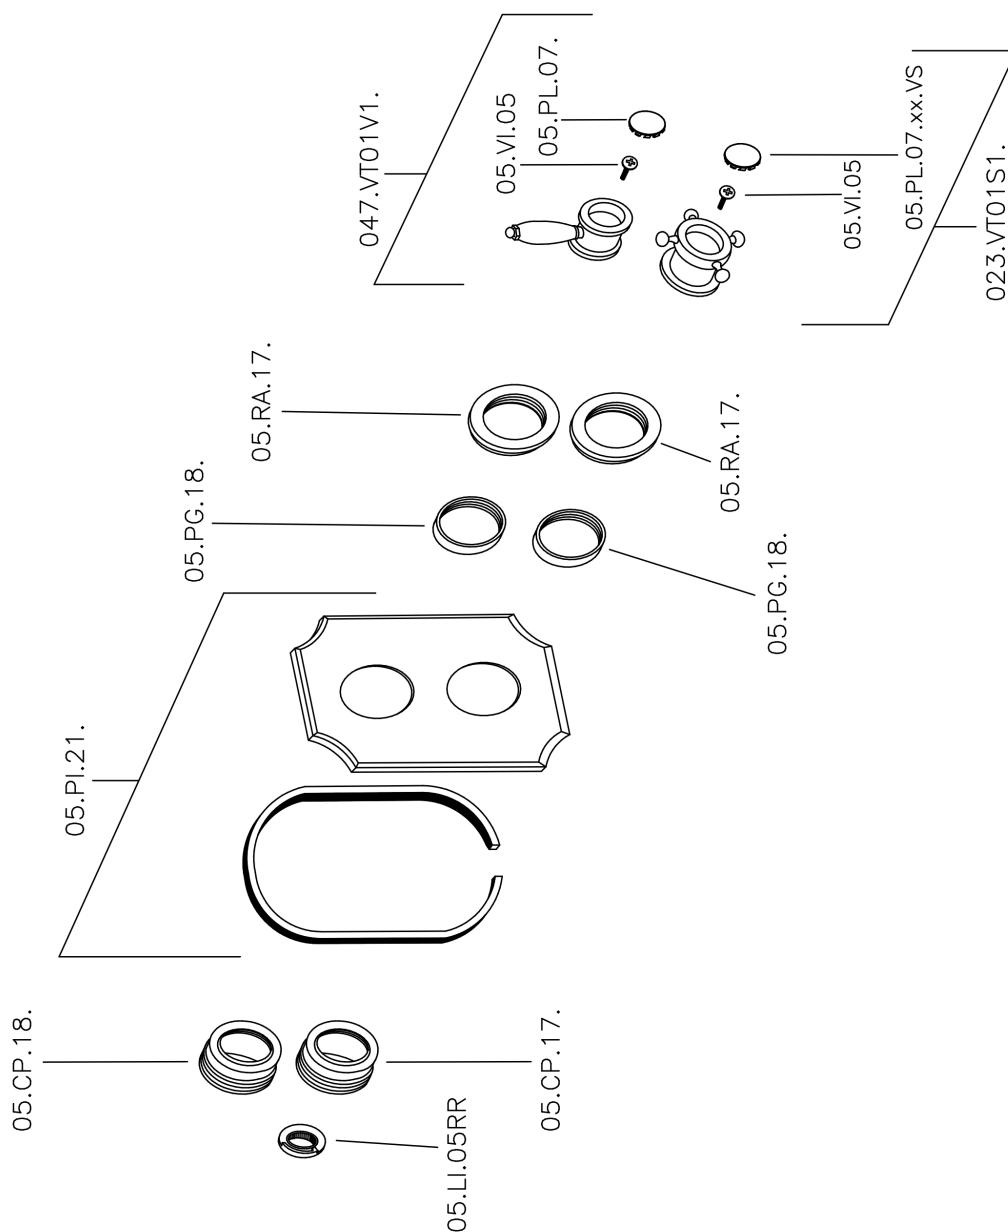

Exposed part for 1-outlet con.thermo.shower valve VICTORIAN_VT007280

MODEL **VT007280**

Exposed part for 1-outlet con.thermo.shower valve, stop valve, without concealed part, for items ZB007281-ZB007341

AVAILABLE FINISHINGS

-  **21** 21 Chrome
-  **27** 27 Old Bronze
-  **2A** 2A Satin Brushed Nickel
-  **2G** 2G Antique Gold
-  **2W** 2W Brushed Gold

CHARACTERISTICS

Installation **Concealed**
 Required concealed parts **ZB007341**
ZB007281

Thermostatic

The Huber thermostatic is your personal water manager, helping you to handle, control and save water and energy.

Exposed part for 1-outlet con.thermo.shower valve VICTORIAN_VT007280

VT007280

<https://en.huberitalia.com/exposed-part-for-1-outlet-con-thermo-shower-valve-victorian-vt007280>

1-outlet Concealed thermostatic shower valve **CONCEALED_ZB007341**

MODEL **ZB007341**

1-outlet Concealed thermostatic shower valve, stopvalve with 3/4" outlet, without trim kit