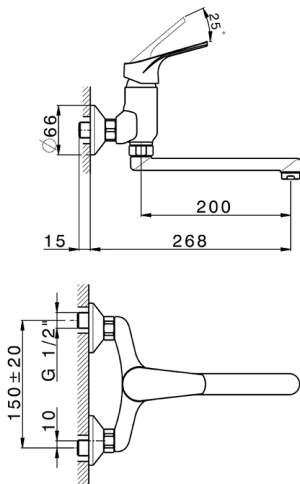

Exposed single lever sink mixer KITCHEN_KE000404

MODEL **KE000404**

Exposed single lever sink mixer, swivel spout

AVAILABLE FINISHINGS

CHARACTERISTICS

Cartridge Spare Parts **ZZ94034000**

35 mm Cartridge

2024-12-22