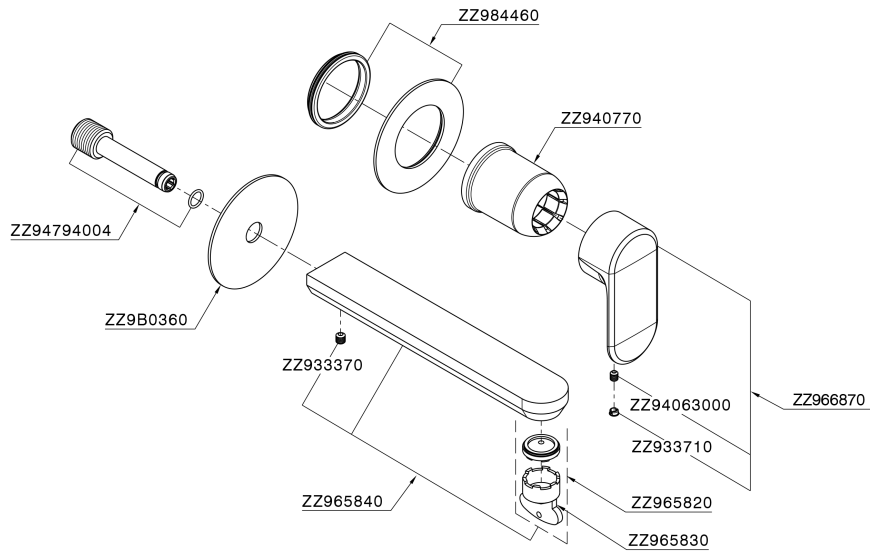

Exposed part for single lever washbasin valve LEVITY_LY005516

LY005516

<https://en.huberitalia.com/exposed-part-for-single-lever-washbasin-valve-levity-ly005516>

Concealed single lever washbasin mixer Easy-Box CONCEALED_ZB002450

ZB002450

<https://en.huberitalia.com/concealed-single-lever-washbasin-mixer-easy-box-concealed-zb002450>

2026-05-19