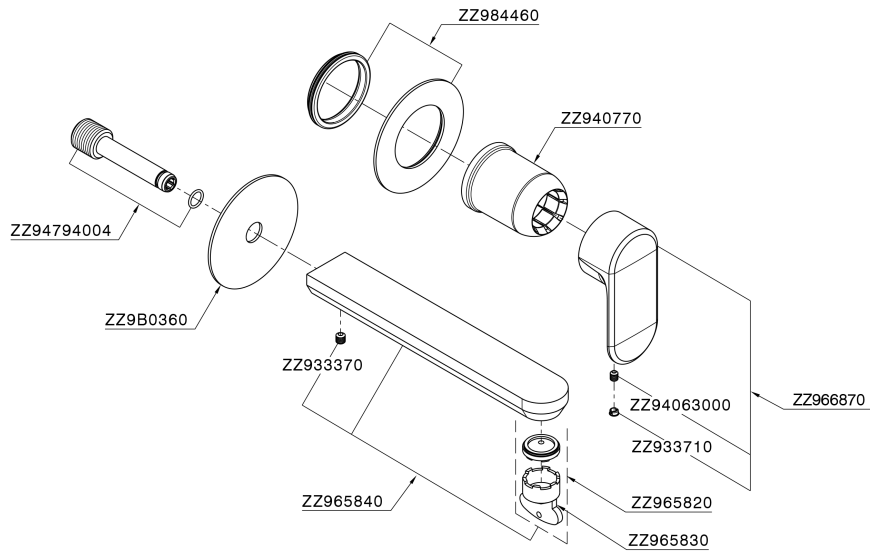

## Exposed part for single lever washbasin valve LEVITY\_LY005516

LY005516

<https://en.huberitalia.com/exposed-part-for-single-lever-washbasin-valve-levity-ly005516>

## Concealed single lever washbasin mixer Easy-Box CONCEALED\_ZB002450

ZB002450

<https://en.huberitalia.com/concealed-single-lever-washbasin-mixer-easy-box-concealed-zb002450>

2026-04-08