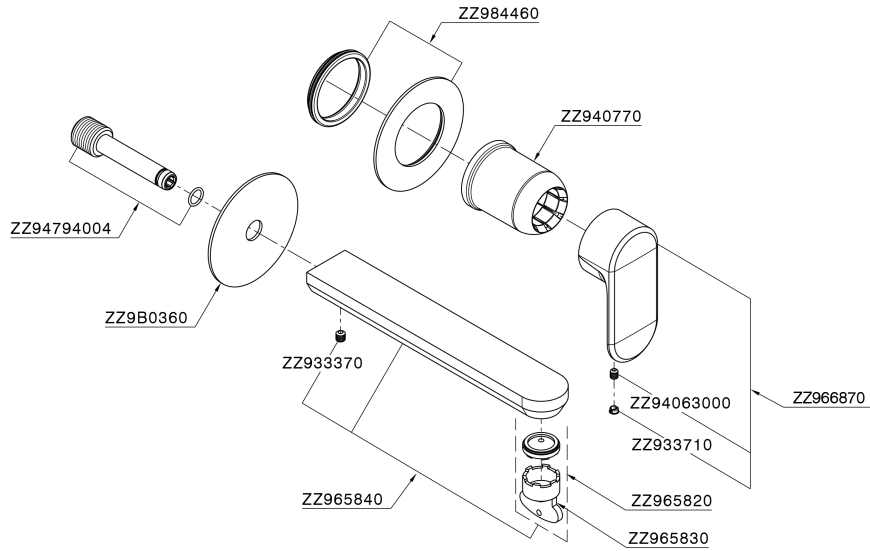

Exposed part for single lever washbasin valve LEVITY_LY005516

MODEL **LY005516**

Exposed part for single lever washbasin valve, without concealed part, spout L.200 mm, for item Easy-Box ZB002450 and art. ZB025510

Exposed part for single lever washbasin valve LEVITY_LY005516

LY005516

<https://en.huberitalia.com/exposed-part-for-single-lever-washbasin-valve-levity-ly005516>

Concealed single lever washbasin mixer Easy-Box CONCEALED_ZB002450

MODEL **ZB002450**

Concealed single lever washbasin mixer
Easy-Box, with protection guard box, without trim kit

AVAILABLE FINISHINGS

CHARACTERISTICS

Installation	Concealed
Cartridge Spare Parts	ZZ95409000
35 mm Cartridge	
Concealed	1

Piastra/Plate/Plaque/Platte/Placa

2-3mm: XX 56-76

10mm: XX 48-68

DeviaStop

The Huber Devia Stop technology allows to adjust the water flow and to direct it to the selected output point (overhead soaker, hand shower, etc).