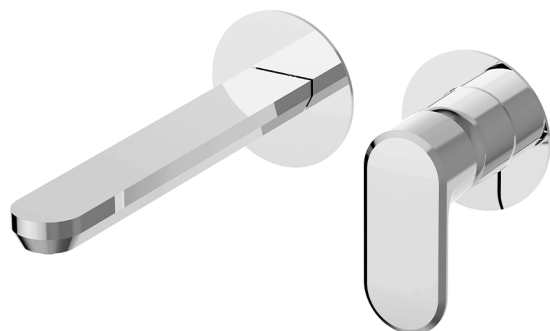

Exposed part for single lever washbasin valve LEVITY_LY005516

MODEL **LY005516**

Exposed part for single lever washbasin valve, without concealed part, spout L.200 mm, for item Easy-Box ZB002450 and art. ZB025510

Exposed part for single lever washbasin valve LEVITY_LY005516

LY005516

<https://en.huberitalia.com/exposed-part-for-single-lever-washbasin-valve-levity-ly005516>

Concealed single lever washbasin mixer Easy-Box CONCEALED_ZB002450

MODEL **ZB002450**

Concealed single lever washbasin mixer
Easy-Box, with protection guard box, without trim kit

AVAILABLE FINISHINGS

CHARACTERISTICS

Installation	Concealed
Cartridge Spare Parts	ZZ95409000
35 mm Cartridge	
Concealed	1

Piastra/Plate/Plaque/Platte/Placa

2-3mm: XX 56-76

10mm: XX 48-68

DeviaStop

The Huber Devia Stop technology allows to adjust the water flow and to direct it to the selected output point (overhead soaker, hand shower, etc).