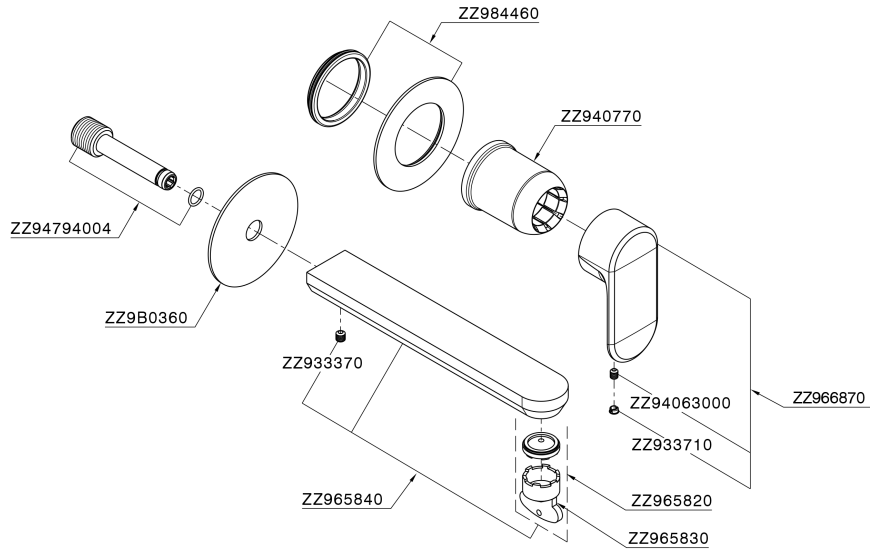

Exposed part for single lever washbasin valve LEVITY_LY005516

LY005516

<https://en.huberitalia.com/exposed-part-for-single-lever-washbasin-valve-levity-ly005516>

Concealed single lever washbasin mixer Easy-Box CONCEALED_ZB002450

ZB002450

<https://en.huberitalia.com/concealed-single-lever-washbasin-mixer-easy-box-concealed-zb002450>

2026-06-09