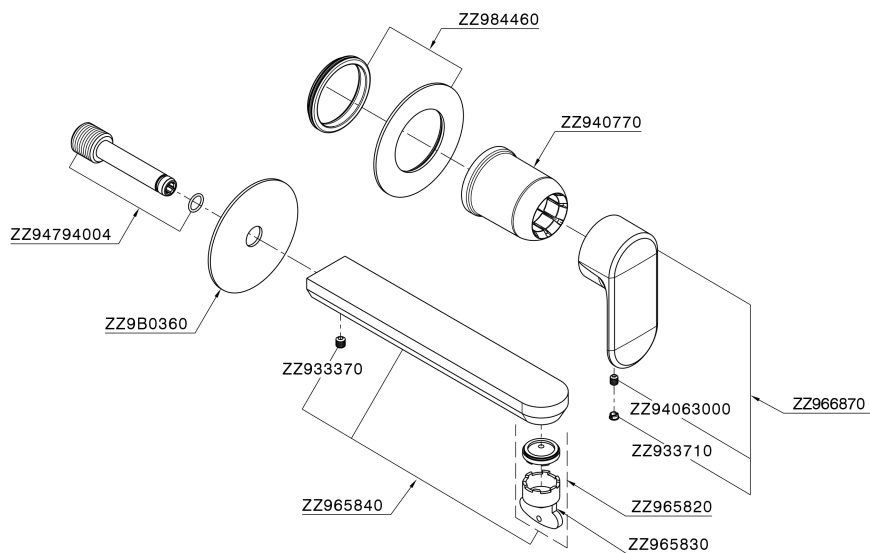

Exposed part for single lever washbasin valve LEVITY_LY005516

LY005516

<https://en.huberitalia.com/exposed-part-for-single-lever-washbasin-valve-levity-ly005516>

Concealed single lever washbasin mixer Easy-Box CONCEALED_ZB002450

ZB002450

<https://en.huberitalia.com/concealed-single-lever-washbasin-mixer-easy-box-concealed-zb002450>

2026-04-28