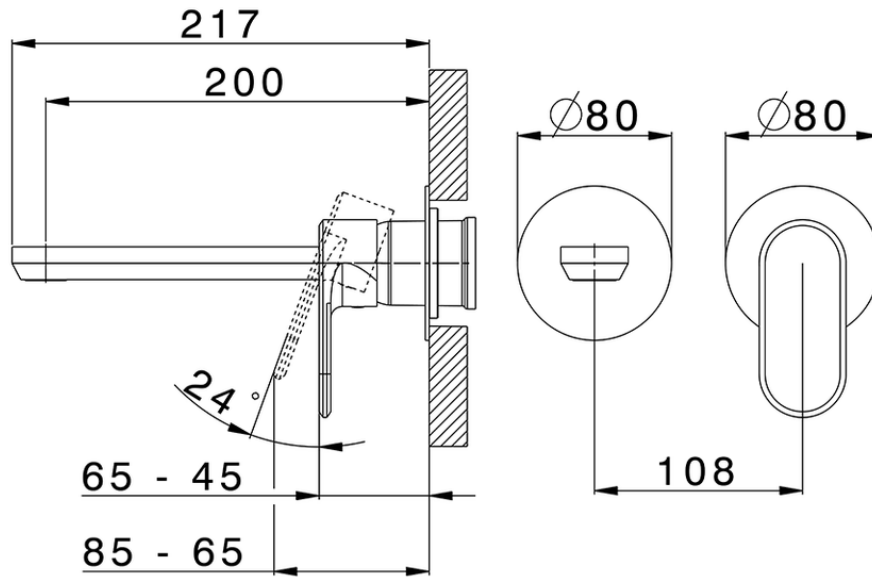

Exposed part for single lever washbasin valve LEVITY_LY005516

LY005516

<https://en.huberitalia.com/exposed-part-for-single-lever-washbasin-valve-levity-ly005516>

Piastra/Plate/Plaque/Platte/Placa

2-3mm: XX 56-76

10mm: XX 48-68