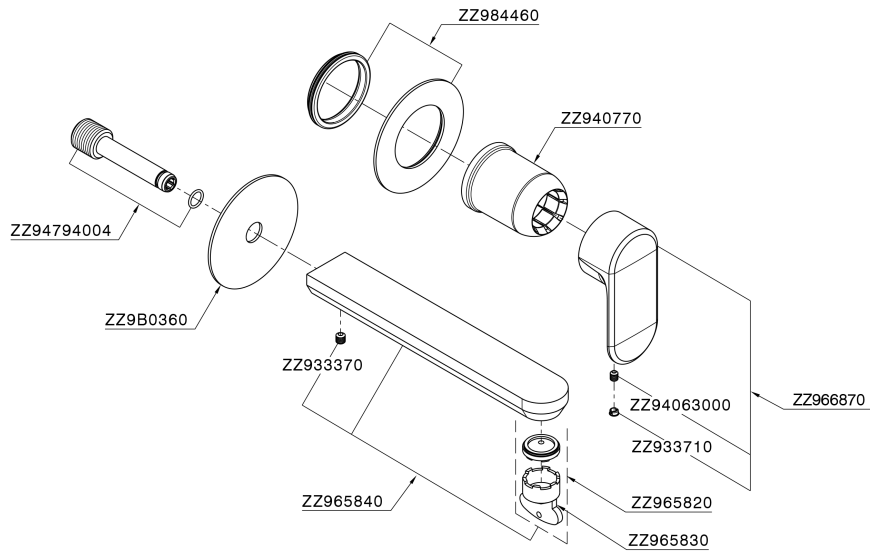

Exposed part for single lever washbasin valve LEVITY_LY005516

LY005516

<https://en.huberitalia.com/exposed-part-for-single-lever-washbasin-valve-levity-ly005516>

Concealed single lever washbasin mixer Easy-Box CONCEALED_ZB002450

ZB002450

<https://en.huberitalia.com/concealed-single-lever-washbasin-mixer-easy-box-concealed-zb002450>

2026-04-06