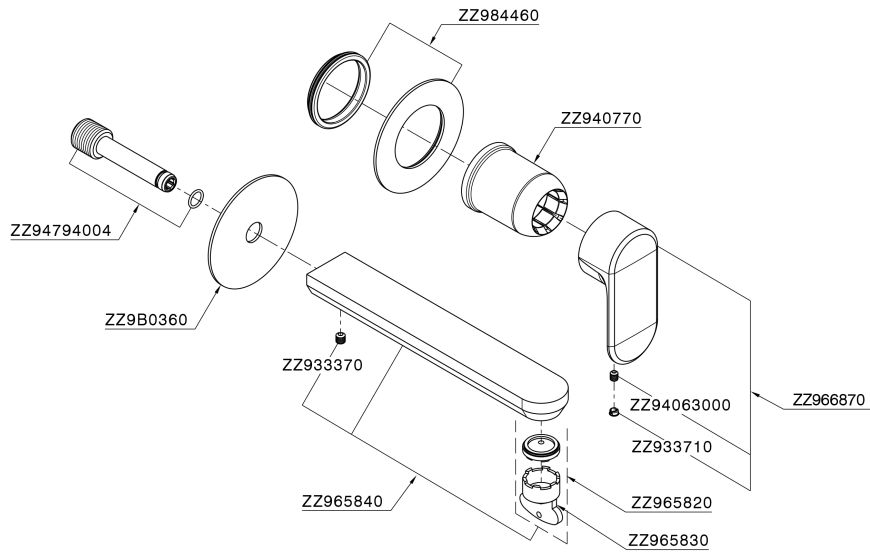

## Exposed part for single lever washbasin valve LEVITY\_LY005516

MODEL **LY005516**

Exposed part for single lever washbasin valve, without concealed part, spout L.200 mm, for item Easy-Box ZB002450 and art. ZB025510

## Exposed part for single lever washbasin valve LEVITY\_LY005516

LY005516

<https://en.huberitalia.com/exposed-part-for-single-lever-washbasin-valve-levity-ly005516>

## Concealed single lever washbasin mixer Easy-Box CONCEALED\_ZB002450

MODEL **ZB002450**

Concealed single lever washbasin mixer  
Easy-Box, with protection guard box, without trim kit

AVAILABLE FINISHINGS

CHARACTERISTICS

Installation	<b>Concealed</b>
Cartridge Spare Parts	<b>ZZ95409000</b>
<b>35 mm Cartridge</b>	
Concealed	<b>1</b>

Piastra/Plate/Plaque/Platte/Placa

2-3mm: XX 56-76

10mm: XX 48-68