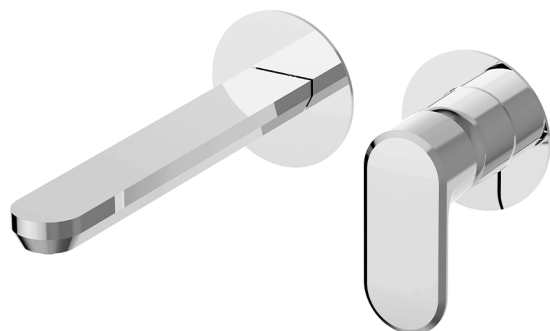

## Exposed part for single lever washbasin valve LEVITY\_LY005516

MODEL **LY005516**

Exposed part for single lever washbasin valve, without concealed part, spout L.200 mm, for item Easy-Box ZB002450 and art. ZB025510

## Exposed part for single lever washbasin valve LEVITY\_LY005516

LY005516

<https://en.huberitalia.com/exposed-part-for-single-lever-washbasin-valve-levity-ly005516>

## Concealed single lever washbasin mixer Easy-Box CONCEALED\_ZB002450

MODEL **ZB002450**

Concealed single lever washbasin mixer  
Easy-Box, with protection guard box, without trim kit

AVAILABLE FINISHINGS

### DeviaStop

The Huber Devia Stop technology allows to adjust the water flow and to direct it to the selected output point (overhead soaker, hand shower, etc).

2026-05-19