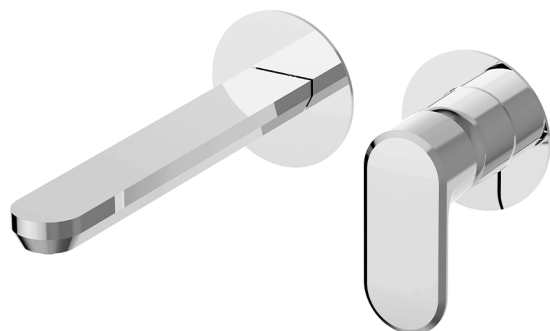

## Exposed part for single lever washbasin valve LEVITY\_LY005516

MODEL **LY005516**

Exposed part for single lever washbasin valve, without concealed part, spout L.200 mm, for item Easy-Box ZB002450 and art. ZB025510

## Exposed part for single lever washbasin valve LEVITY\_LY005516

LY005516

<https://en.huberitalia.com/exposed-part-for-single-lever-washbasin-valve-levity-ly005516>

## Concealed single lever washbasin mixer Easy-Box CONCEALED\_ZB002450

MODEL **ZB002450**

Concealed single lever washbasin mixer  
Easy-Box, with protection guard box, without trim kit

AVAILABLE FINISHINGS

### DeviaStop

The Huber Devia Stop technology allows to adjust the water flow and to direct it to the selected output point (overhead soaker, hand shower, etc).

2026-07-01