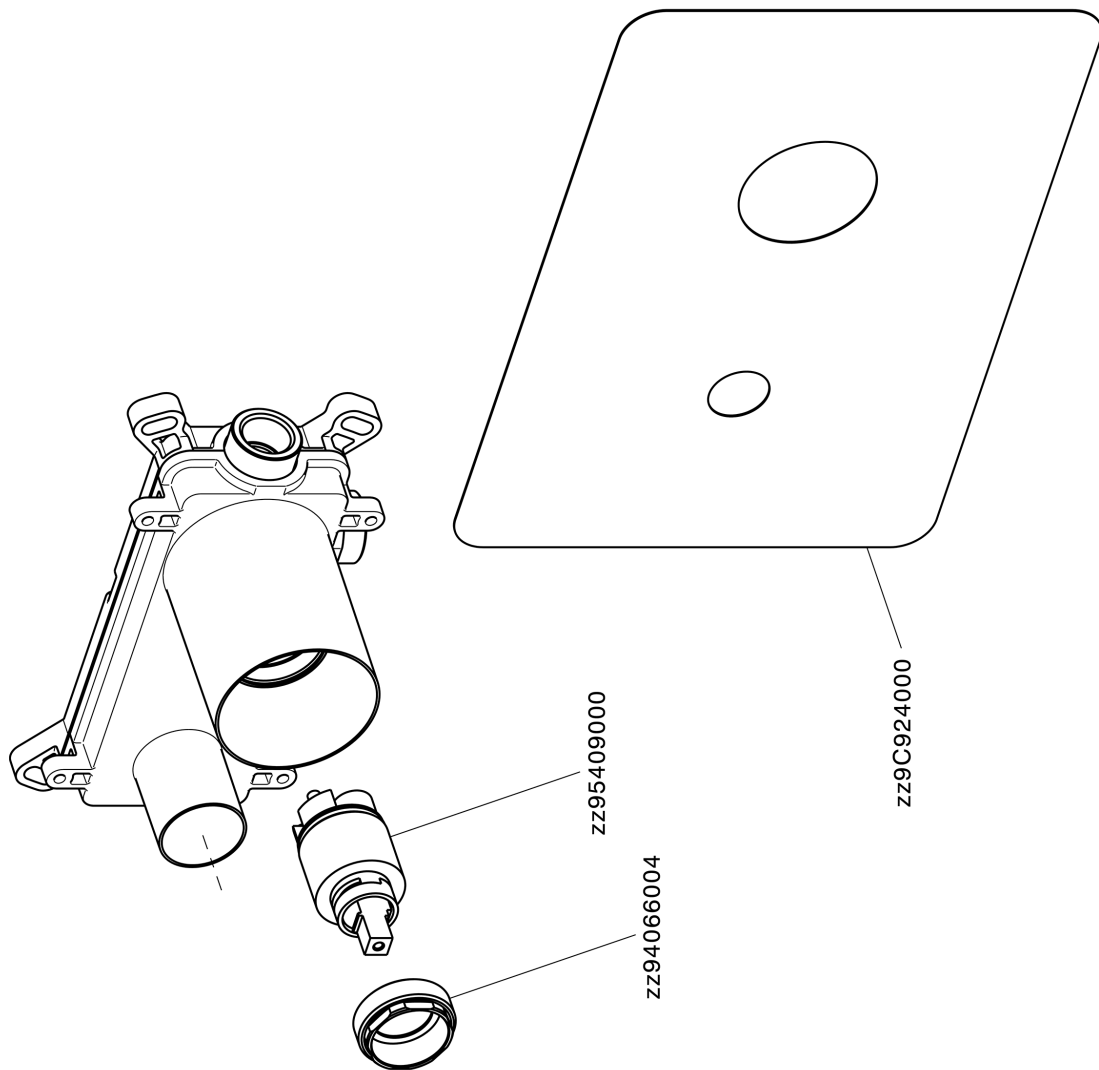

Exposed part for single lever washbasin valve LEVITY_LY005516

LY005516

<https://en.huberitalia.com/exposed-part-for-single-lever-washbasin-valve-levity-ly005516>

Concealed single lever washbasin mixer Easy-Box CONCEALED_ZB002450

ZB002450

<https://en.huberitalia.com/concealed-single-lever-washbasin-mixer-easy-box-concealed-zb002450>

2026-05-19