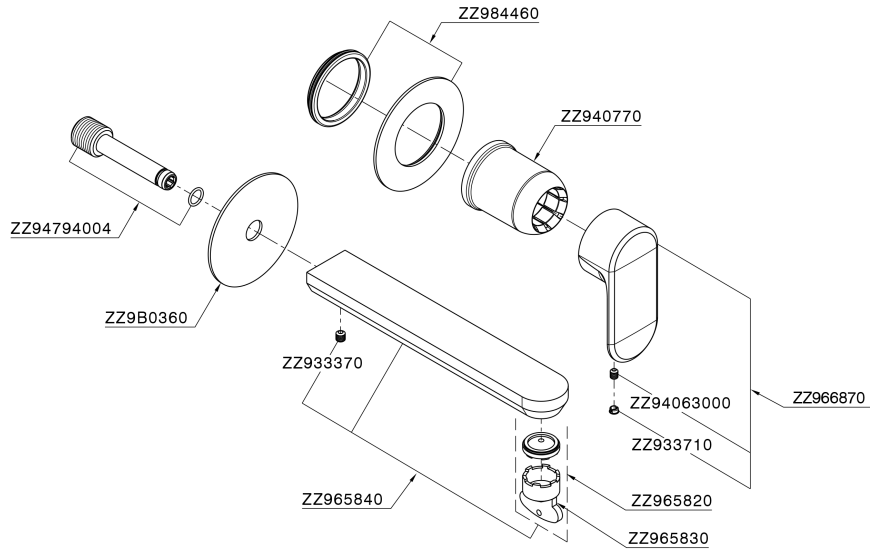

Exposed part for single lever washbasin valve LEVITY_LY005516

LY005516

<https://en.huberitalia.com/exposed-part-for-single-lever-washbasin-valve-levity-ly005516>

Concealed single lever washbasin mixer Easy-Box CONCEALED_ZB002450

ZB002450

<https://en.huberitalia.com/concealed-single-lever-washbasin-mixer-easy-box-concealed-zb002450>

2026-04-11