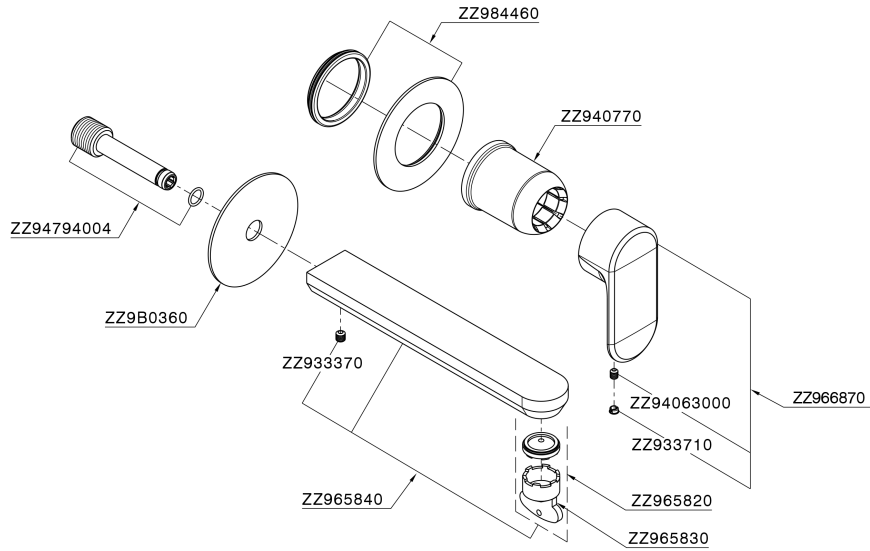

Exposed part for single lever washbasin valve LEVITY_LY005516

LY005516

<https://en.huberitalia.com/exposed-part-for-single-lever-washbasin-valve-levity-ly005516>

Concealed single lever washbasin mixer Easy-Box CONCEALED_ZB002450

ZB002450

<https://en.huberitalia.com/concealed-single-lever-washbasin-mixer-easy-box-concealed-zb002450>

2026-05-19