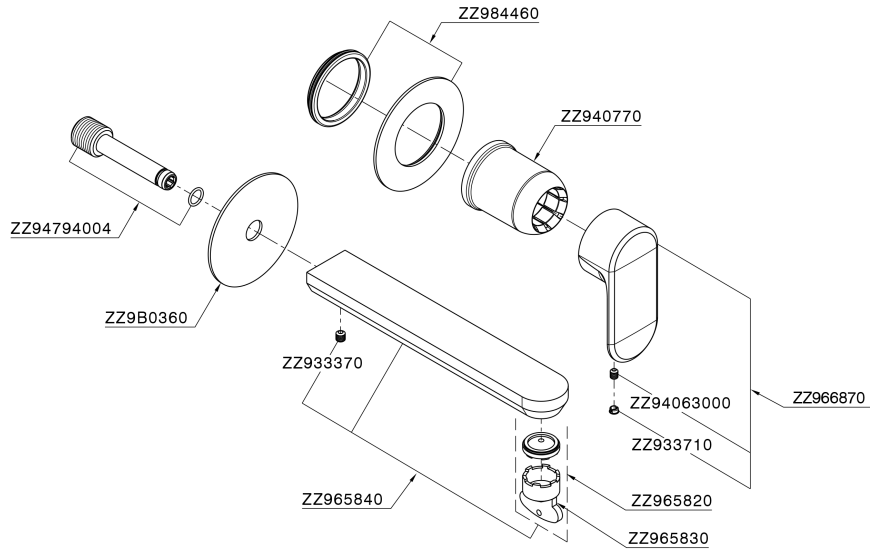

Exposed part for single lever washbasin valve LEVITY_LY005516

LY005516

<https://en.huberitalia.com/exposed-part-for-single-lever-washbasin-valve-levity-ly005516>

Concealed single lever washbasin mixer Easy-Box CONCEALED_ZB002450

ZB002450

<https://en.huberitalia.com/concealed-single-lever-washbasin-mixer-easy-box-concealed-zb002450>

2026-07-01