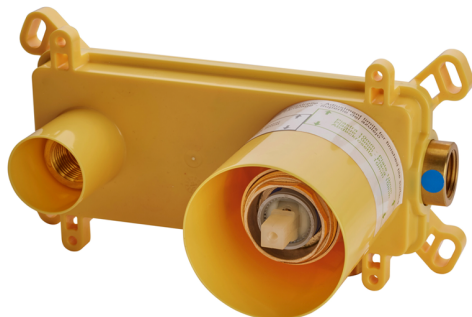

## Exposed part for single lever washbasin valve LEVITY\_LY005516

MODEL **LY005516**

Exposed part for single lever washbasin valve, without concealed part, spout L.200 mm, for item Easy-Box ZB002450 and art. ZB025510

## Exposed part for single lever washbasin valve LEVITY\_LY005516

LY005516

<https://en.huberitalia.com/exposed-part-for-single-lever-washbasin-valve-levity-ly005516>

## Concealed single lever washbasin mixer Easy-Box CONCEALED\_ZB002450

MODEL **ZB002450**

Concealed single lever washbasin mixer  
Easy-Box, with protection guard box, without trim kit

AVAILABLE FINISHINGS

CHARACTERISTICS

Installation	<b>Concealed</b>
Cartridge Spare Parts	<b>ZZ95409000</b>
<b>35 mm Cartridge</b>	
Concealed	<b>1</b>

Piastra/Plate/Plaque/Platte/Placa

2-3mm: XX 56-76

10mm: XX 48-68