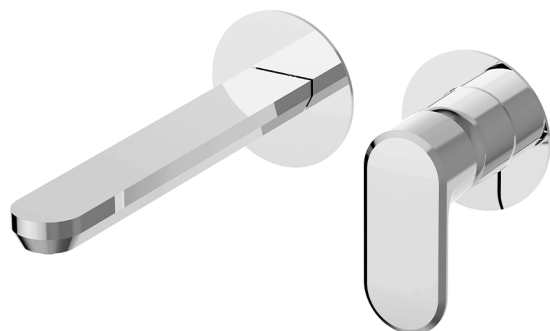

## Exposed part for single lever washbasin valve LEVITY\_LY005516

MODEL **LY005516**

Exposed part for single lever washbasin valve, without concealed part, spout L.200 mm, for item Easy-Box ZB002450 and art. ZB025510

## Exposed part for single lever washbasin valve LEVITY\_LY005516

LY005516

<https://en.huberitalia.com/exposed-part-for-single-lever-washbasin-valve-levity-ly005516>

## Concealed single lever washbasin mixer Easy-Box CONCEALED\_ZB002450

MODEL **ZB002450**

Concealed single lever washbasin mixer  
Easy-Box, with protection guard box, without trim kit

AVAILABLE FINISHINGS

### DeviaStop

The Huber Devia Stop technology allows to adjust the water flow and to direct it to the selected output point (overhead soaker, hand shower, etc).

2026-04-11