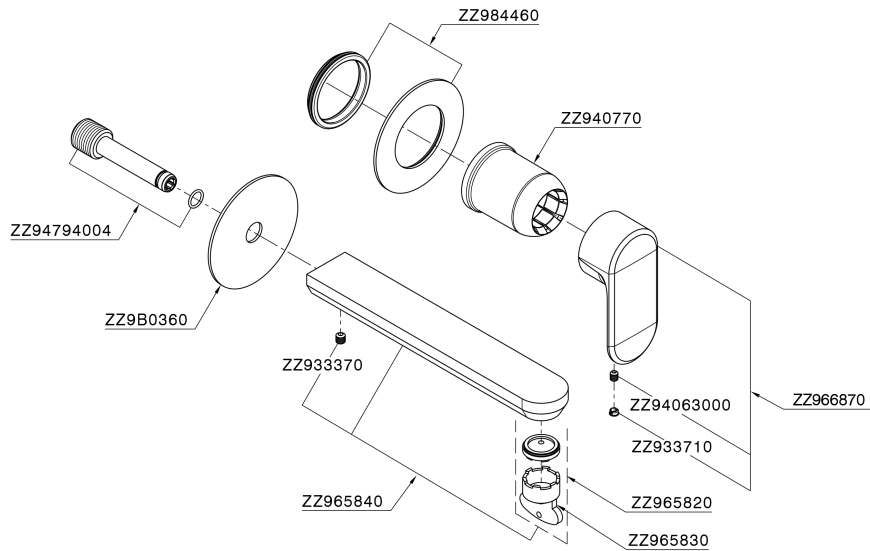

Exposed part for single lever washbasin valve LEVITY_LY005516

MODEL **LY005516**

Exposed part for single lever washbasin valve, without concealed part, spout L.200 mm, for item Easy-Box ZB002450 and art. ZB025510

Exposed part for single lever washbasin valve LEVITY_LY005516

LY005516

<https://en.huberitalia.com/exposed-part-for-single-lever-washbasin-valve-levity-ly005516>

Concealed single lever washbasin mixer Easy-Box CONCEALED_ZB002450

MODEL **ZB002450**

Concealed single lever washbasin mixer
Easy-Box, with protection guard box, without trim kit

AVAILABLE FINISHINGS

CHARACTERISTICS

Installation	Concealed
Cartridge Spare Parts	ZZ95409000
35 mm Cartridge	
Concealed	1

Piastra/Plate/Plaque/Platte/Placa

2-3mm: XX 56-76

10mm: XX 48-68

DeviaStop

The Huber Devia Stop technology allows to adjust the water flow and to direct it to the selected output point (overhead soaker, hand shower, etc).