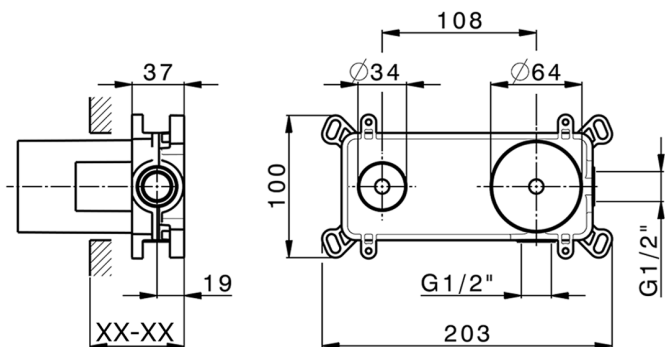

## Concealed single lever washbasin mixer Easy-Box CONCEALED\_ZB002450

MODEL **ZB002450**

Concealed single lever washbasin mixer  
Easy-Box, with protection guard box, without trim kit

AVAILABLE FINISHINGS

CHARACTERISTICS

Installation	<b>Concealed</b>
Cartridge Spare Parts	<b>ZZ95409000</b>
<b>35 mm Cartridge</b>	
Concealed	<b>1</b>

Piastra/Plate/Plaque/Platte/Placa

2-3mm: XX 56-76

10mm: XX 48-68