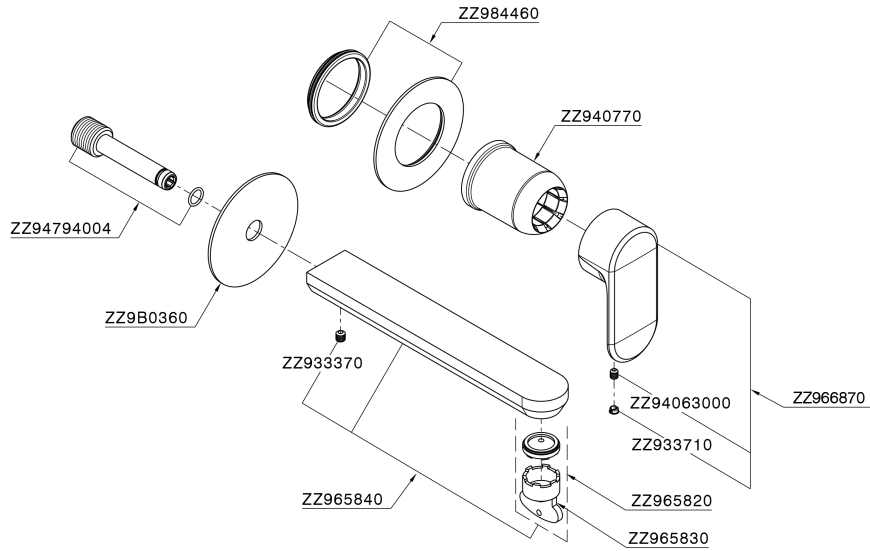

## Exposed part for single lever washbasin valve LEVITY\_LY005516

MODEL **LY005516**

Exposed part for single lever washbasin valve, without concealed part, spout L.200 mm, for item Easy-Box ZB002450 and art. ZB025510

## Exposed part for single lever washbasin valve LEVITY\_LY005516

LY005516

<https://en.huberitalia.com/exposed-part-for-single-lever-washbasin-valve-levity-ly005516>

## Concealed single lever washbasin mixer Easy-Box CONCEALED\_ZB002450

MODEL **ZB002450**

Concealed single lever washbasin mixer  
Easy-Box, with protection guard box, without trim kit

AVAILABLE FINISHINGS

CHARACTERISTICS

Installation	<b>Concealed</b>
Cartridge Spare Parts	<b>ZZ95409000</b>
<b>35 mm Cartridge</b>	
Concealed	<b>1</b>

Piastra/Plate/Plaque/Platte/Placa

2-3mm: XX 56-76

10mm: XX 48-68