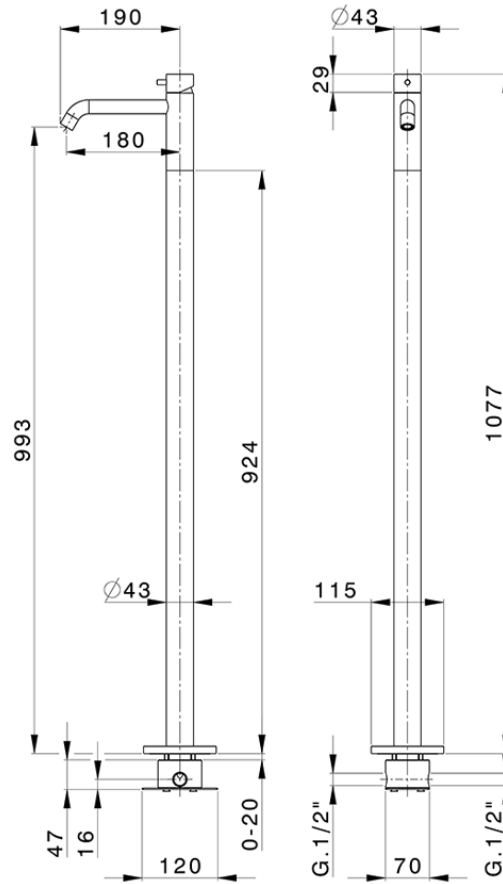

Single lever washbasin with floor mounted column LYNEX_LX004514

LX004514

<https://en.huberitalia.com/single-lever-washbasin-with-floor-mounted-column-lynex-lx004514>

2026-04-05