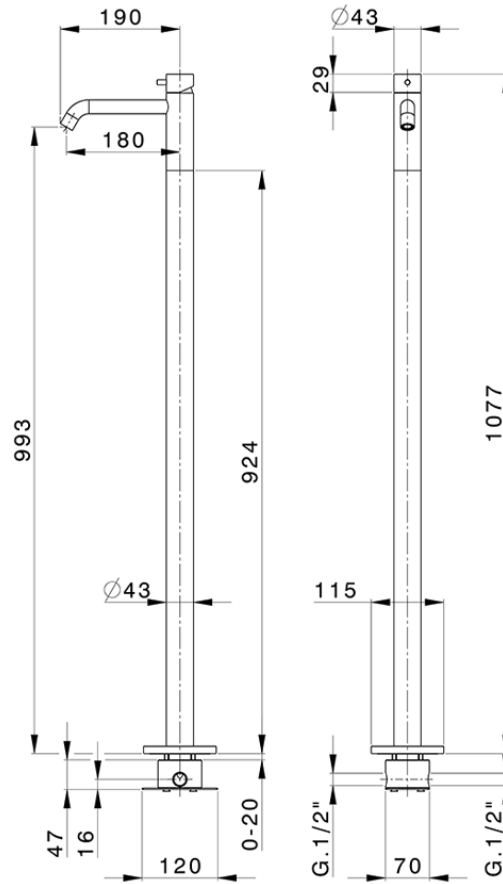

Single lever washbasin with floor mounted column LYNOX_LX004514

LX004514

<https://en.huberitalia.com/single-lever-washbasin-with-floor-mounted-column-lynox-lx004514>

2026-06-13