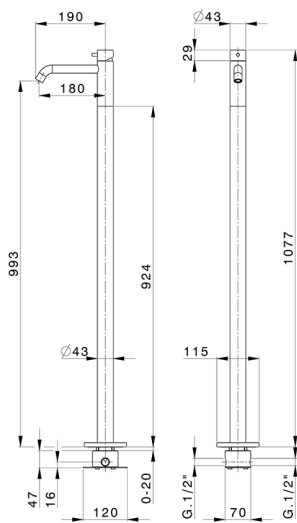

Single lever washbasin with floor mounted column LYNOX_LX004514

MODEL **LX004514**

Single lever washbasin with floor mounted column, concealed part included, Inox AISI 316L

AVAILABLE FINISHINGS

D1 D1 Brushed Inox

CHARACTERISTICS

Cartridge Spare Parts **ZZ99511000**

30 mm Cartridge

Installation **Concealed**

2026-04-05