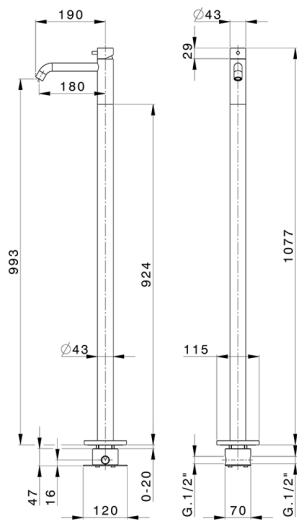

Single lever washbasin with floor mounted column LYNOX_LX004514

MODEL **LX004514**

Single lever washbasin with floor mounted column, concealed part included, Inox AISI 316L

AVAILABLE FINISHINGS

D1 D1 Brushed Inox

CHARACTERISTICS

Cartridge Spare Parts **ZZ99511000**

30 mm Cartridge

Installation **Concealed**

2026-06-06