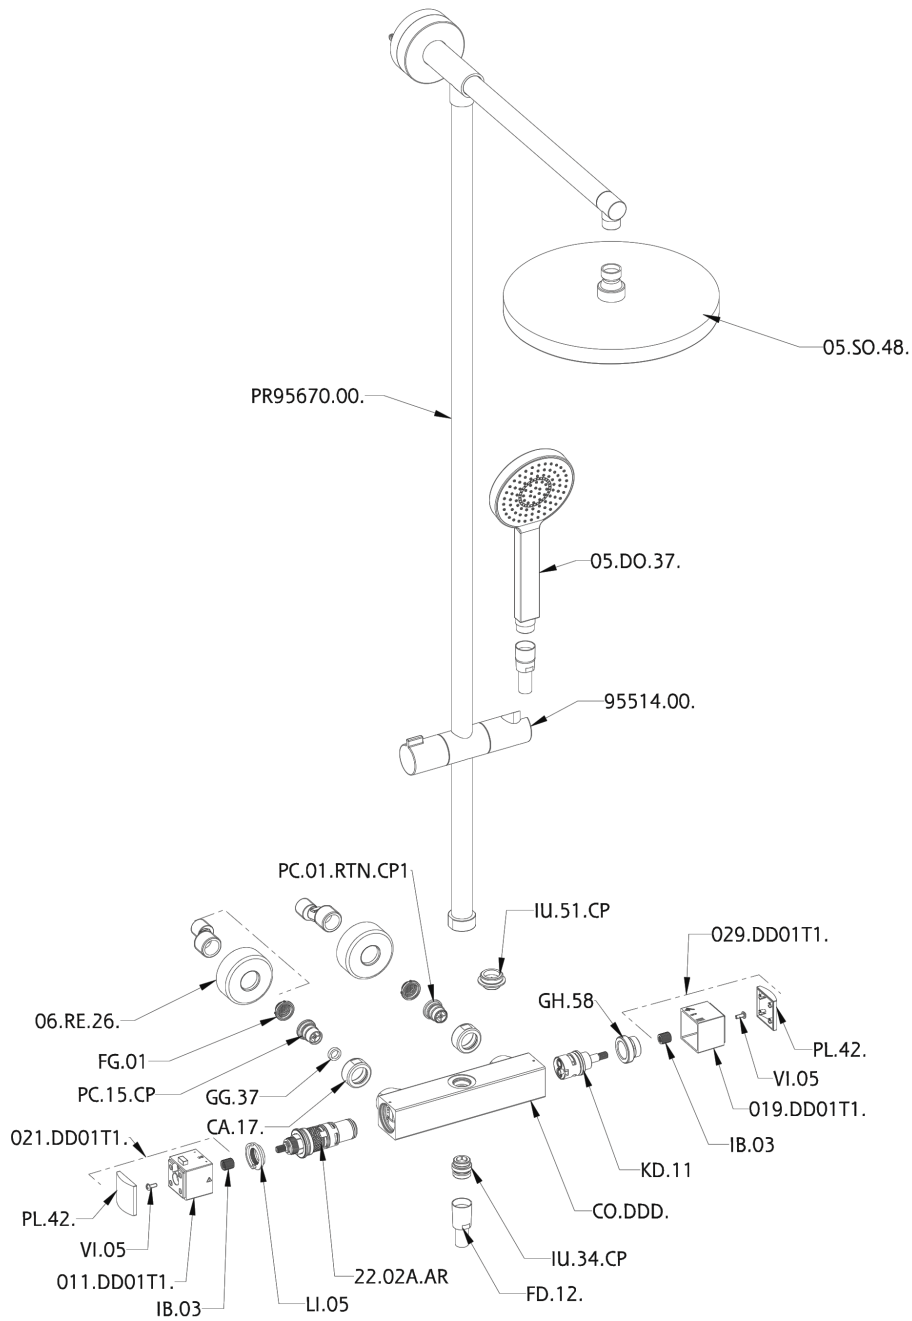

2-function Thermostatic shower set DADO_DDC78020

MODEL **DDC78020**

2-function Thermostatic shower set, 2-outlet devia stop, not adjustable column, sliding shower bracket, D. 105 mm one spray handshower, 250 mm round showerhead 8 mm thick BRASS, 150 cm smooth SUPREME Flexible Hose

AVAILABLE FINISHINGS

21 21 Chrome

CHARACTERISTICS

Cartridge Spare Parts **22.04A.AR - ZZ97279004**

Argo 2 (long filter) Thermostatic Valve

DeviaStop

The Huber Devia Stop technology allows to adjust the water flow and to direct it to the selected output point (overhead soaker, hand shower, etc).

SafeTouch

The Huber SafeTouch system maintains the mixer body cool to the touch during operation.

Thermostatic

The Huber thermostatic is your personal water manager, helping you to handle, control and save water and energy.

2-function Thermostatic shower set DADO_DDC78020

DDC78020

<https://en.huberitalia.com/2-function-thermostatic-shower-set-dado-ddc78020>

2024-12-22