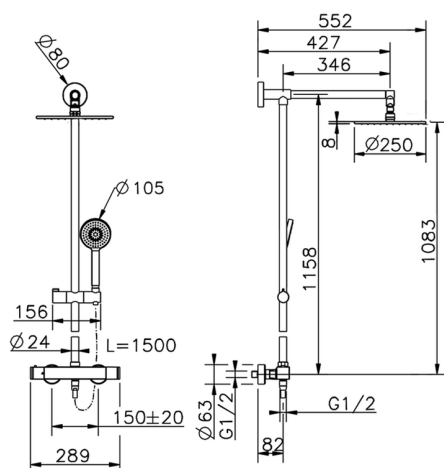

2-function Thermostatic shower set DADO_DDC78020

MODEL **DDC78020**

2-function Thermostatic shower set, 2-outlet devia stop, not adjustable column, sliding shower bracket, D. 105 mm one spray handshower, 250 mm round showerhead 8 mm thick BRASS, 150 cm smooth SUPREME Flexible Hose

AVAILABLE FINISHINGS

21 21 Chrome

CHARACTERISTICS

Cartridge Spare Parts **22.04A.AR - ZZ97279004**

Argo 2 (long filter) Thermostatic Valve

DeviaStop

The Huber Devia Stop technology allows to adjust the water flow and to direct it to the selected output point (overhead soaker, hand shower, etc).

2-function Thermostatic shower set DADO_DDC78020

DDC78020

<https://en.huberitalia.com/2-function-thermostatic-shower-set-dado-ddc78020>

2024-12-22