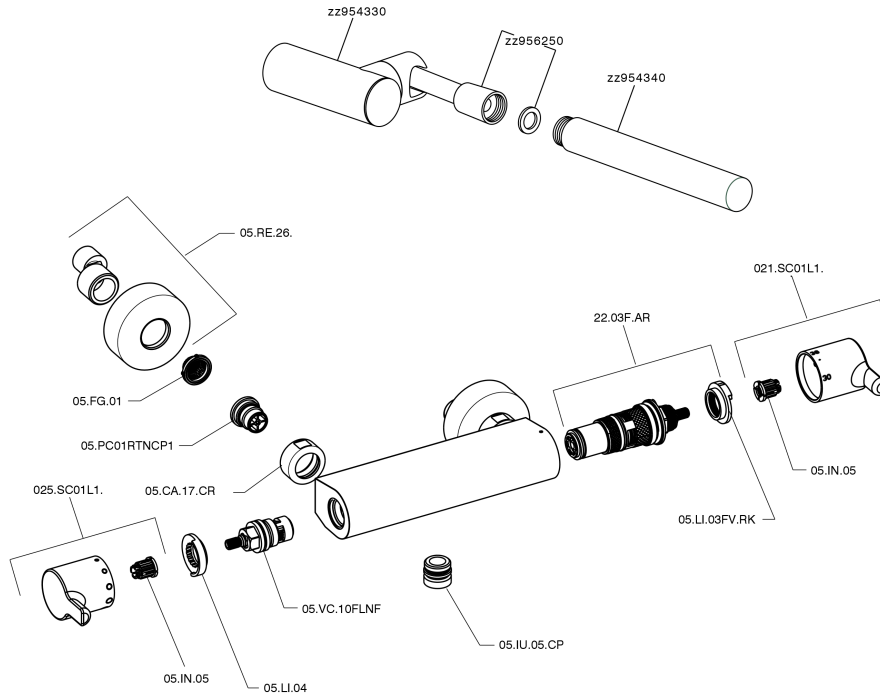

Thermostatic shower mixer, with shower set H2_H2D01010

MODEL **H2D01010**

Thermostatic shower mixer, with shower set, wall mounted adjustable handshower bracket, ABS D.26 mm minimalistic one spray handshower, Brass 150 cm flexible hose

AVAILABLE FINISHINGS

CHARACTERISTICS

Cartridge Spare Parts **22.03A.AR - ZZ97080004**

Argo 1 (short filter) Thermostatic Valve

Thermostatic

The Huber thermostatic is your personal water manager, helping you to handle, control and save water and energy.

Thermostatic shower mixer, with shower set H2_H2D01010

H2D01010

<https://en.huberitalia.com/thermostatic-shower-mixer-with-shower-set-h2-h2d01010>

2024-11-15