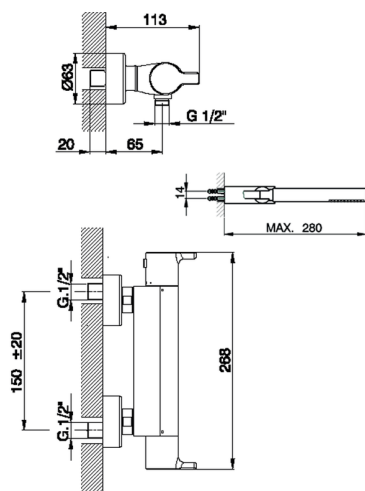

Thermostatic shower mixer, with shower set H2_H2D01010

MODEL **H2D01010**

Thermostatic shower mixer, with shower set, wall mounted adjustable handshower bracket, ABS D.26 mm minimalistic one spray handshower, Brass 150 cm flexible hose

AVAILABLE FINISHINGS

CHARACTERISTICS

Cartridge Spare Parts **22.03A.AR - ZZ97080004**

Argo 1 (short filter) Thermostatic Valve

Thermostatic

The Huber thermostatic is your personal water manager, helping you to handle, control and save water and energy.

Thermostatic shower mixer, with shower set H2_H2D01010

H2D01010

<https://en.huberitalia.com/thermostatic-shower-mixer-with-shower-set-h2-h2d01010>

2024-11-15