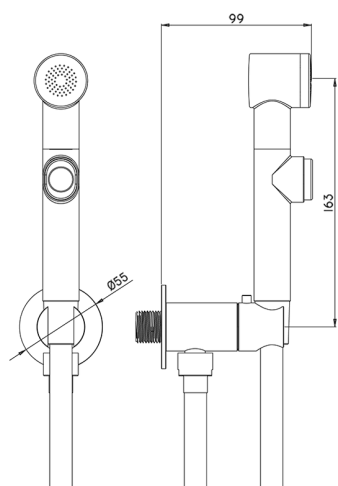

Bidet handshower set COMMUNITY_H3007925

MODEL **H3007925**

Bidet handshower set, round wall bracket, single water opening, ABS Bidet handshower, 120 cm PVC flexible hose

AVAILABLE FINISHINGS

CHARACTERISTICS

Bidet handshower

2026-04-06