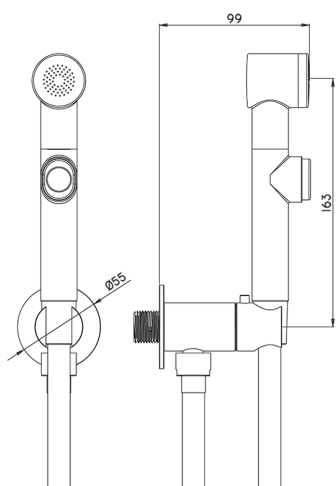

Bidet handshower set COMMUNITY_H3007925

MODEL **H3007925**

Bidet handshower set, round wall bracket, single water opening, ABS Bidet handshower, 120 cm PVC flexible hose

AVAILABLE FINISHINGS

CHARACTERISTICS

Bidet handshower

2026-06-05