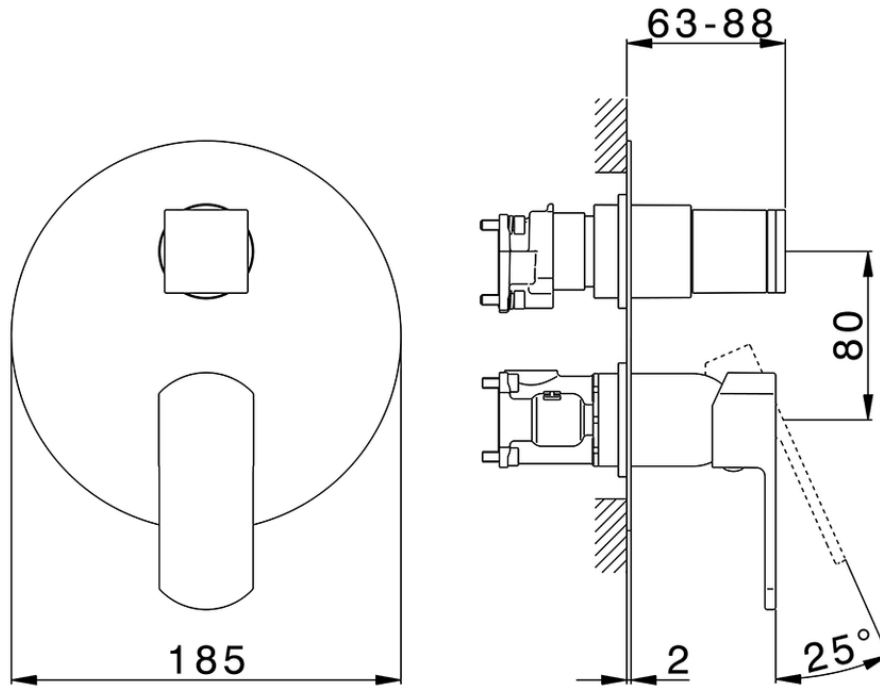

## Exposed part for Single Lever One Box Valve DADO\_DD0BM030

DD0BM030

<https://en.huberitalia.com/exposed-part-for-single-lever-one-box-valve-dado-dd0bm030>

ZB00B031

<https://en.huberitalia.com/one-box-universal-concealed-part-one-box-zb00b031>