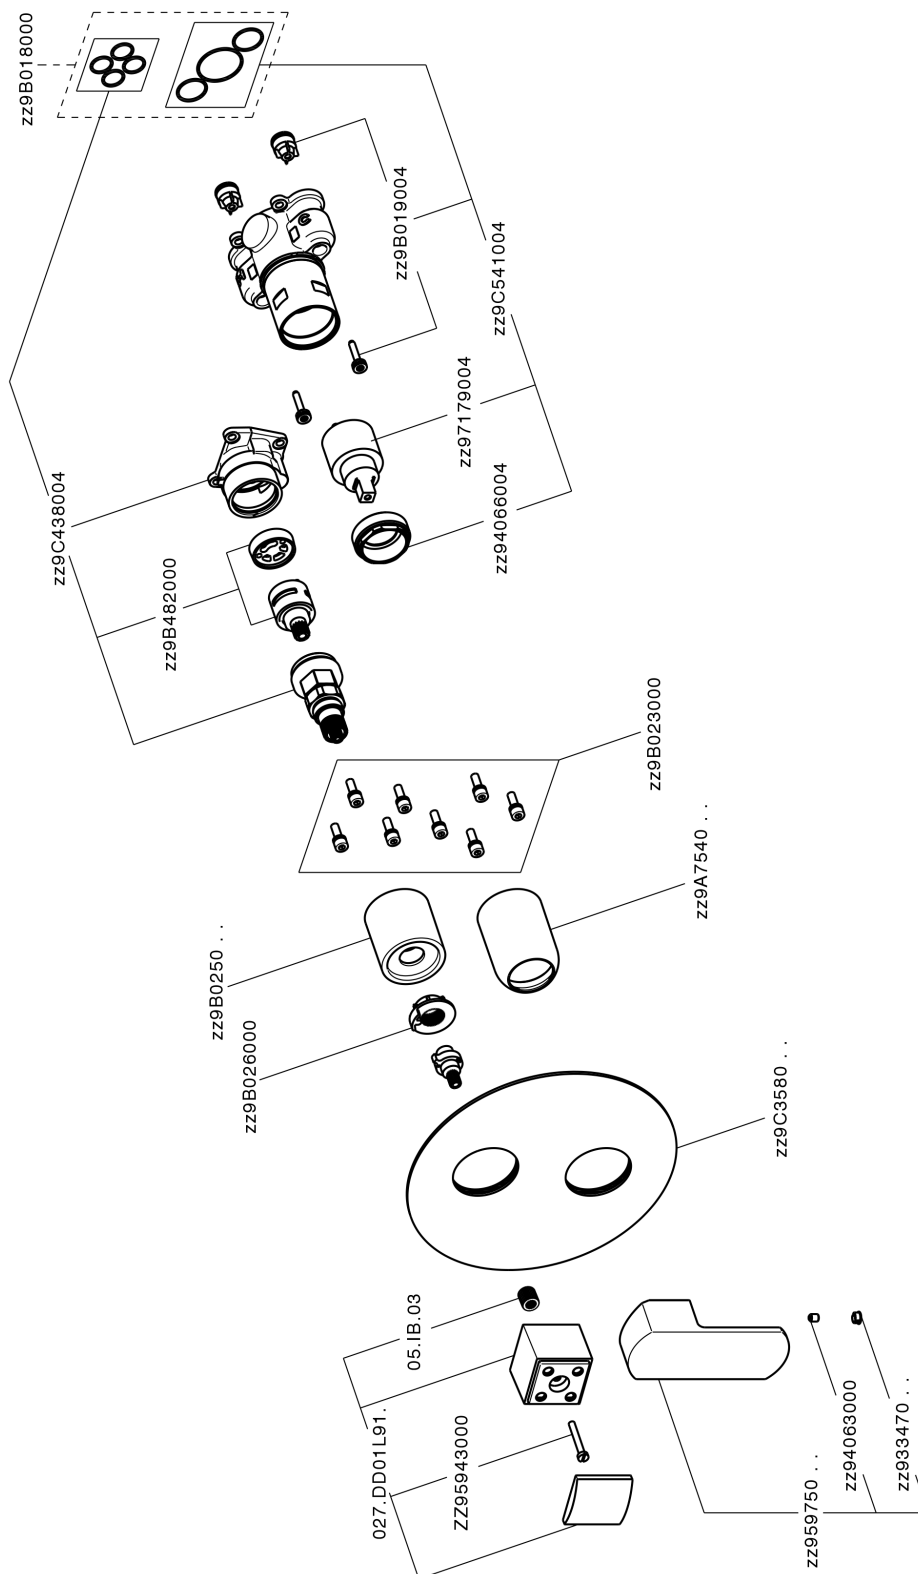

Exposed part for Single Lever One Box Valve DADO_DD0BM030

MODEL **DD0BM030**

Exposed part for Single Lever One Box Valve, with 2-3 outlet diverter, Minimum depth of installation: 67 mm, without concealed part, for items ZB00B030-ZB00B031

AVAILABLE FINISHINGS

-  **21** 21 Chrome
-  **2B** 2B Polished Nickel
-  **2F** 2F Brushed Nickel
-  **40** 40 Matt Black
-  **4Q** 4Q Matt White

CHARACTERISTICS

Cartridge Spare Parts **ZZ97179000**
35 mm Cartridge
 Installation **Concealed**
 Required concealed parts **ZB00B031**
ZB00B030

Exposed part for Single Lever One Box Valve DADO_DD0BM030

DD0BM030

<https://en.huberitalia.com/exposed-part-for-single-lever-one-box-valve-dado-dd0bm030>

One Box Universal Concealed Part ONE BOX_ZB00B031

MODEL **ZB00B031**

One Box Universal Concealed Part, for 1 or 2 or 3 outlet thermostatic or single lever, without trim kit, with noise reducers, with sealing gasket

AVAILABLE FINISHINGS

CHARACTERISTICS

Concealed	1
Installation	Concealed