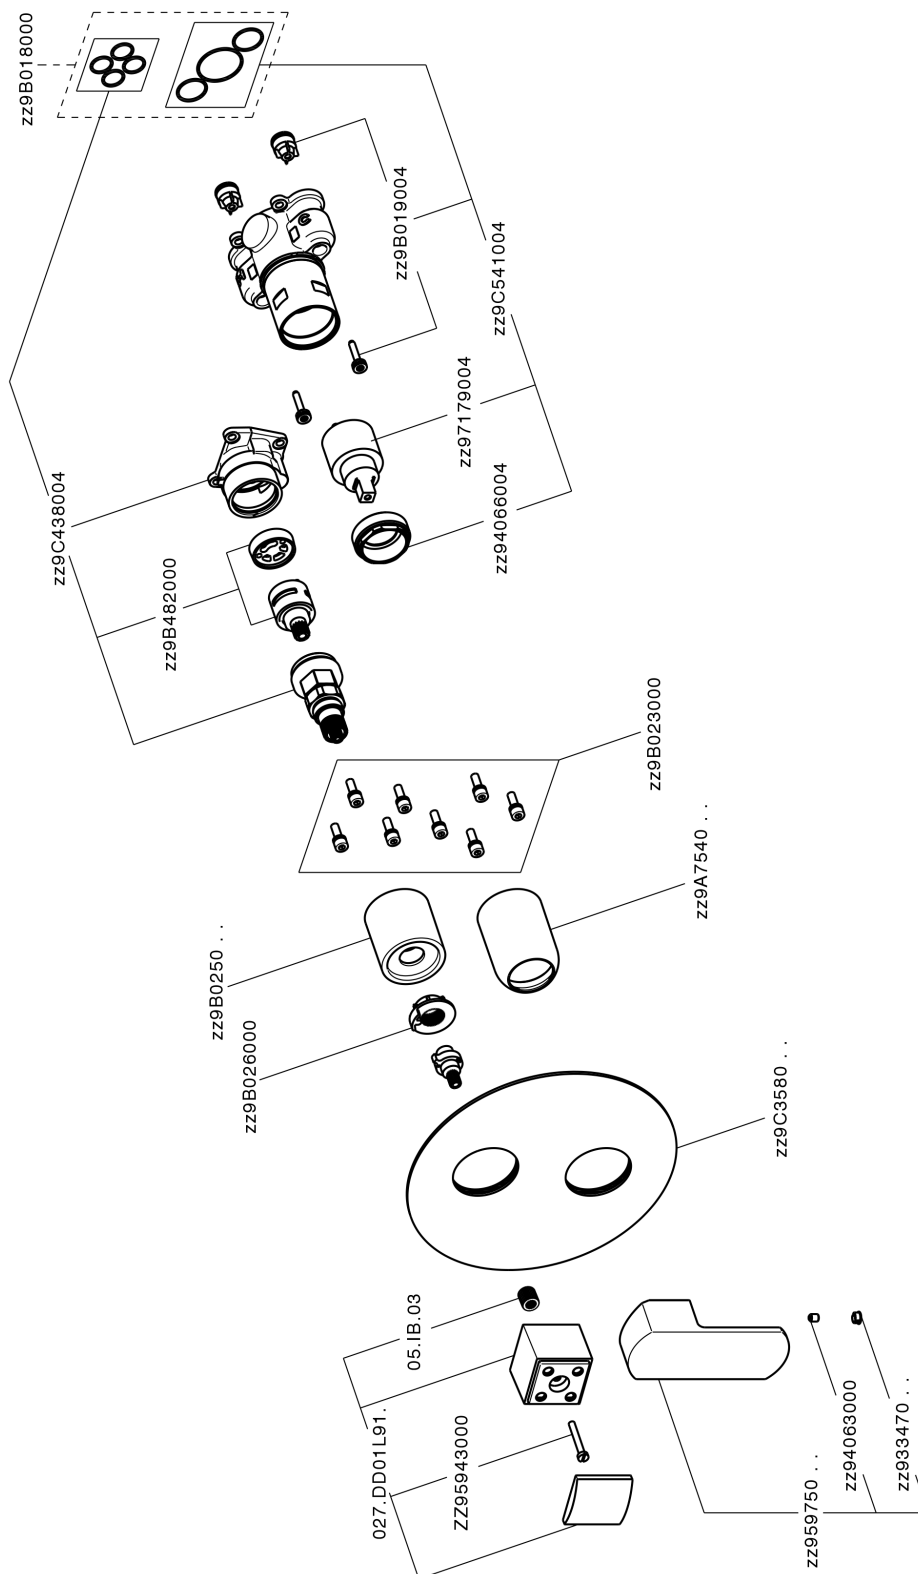

Exposed part for Single Lever One Box Valve DADO_DD0BM030

MODEL **DD0BM030**

Exposed part for Single Lever One Box Valve, with 2-3 outlet diverter, Minimum depth of installation: 67 mm, without concealed part, for items ZB00B030-ZB00B031

AVAILABLE FINISHINGS

-  **21** 21 Chrome
-  **2B** 2B Polished Nickel
-  **2F** 2F Brushed Nickel
-  **40** 40 Matt Black
-  **4Q** 4Q Matt White

CHARACTERISTICS

Cartridge Spare Parts **ZZ97179000**
35 mm Cartridge
 Installation **Concealed**
 Required concealed parts **ZB00B031**
ZB00B030

Exposed part for Single Lever One Box Valve DADO_DD0BM030

DD0BM030

<https://en.huberitalia.com/exposed-part-for-single-lever-one-box-valve-dado-dd0bm030>

One Box Universal Concealed Part ONE BOX_ZB00B031