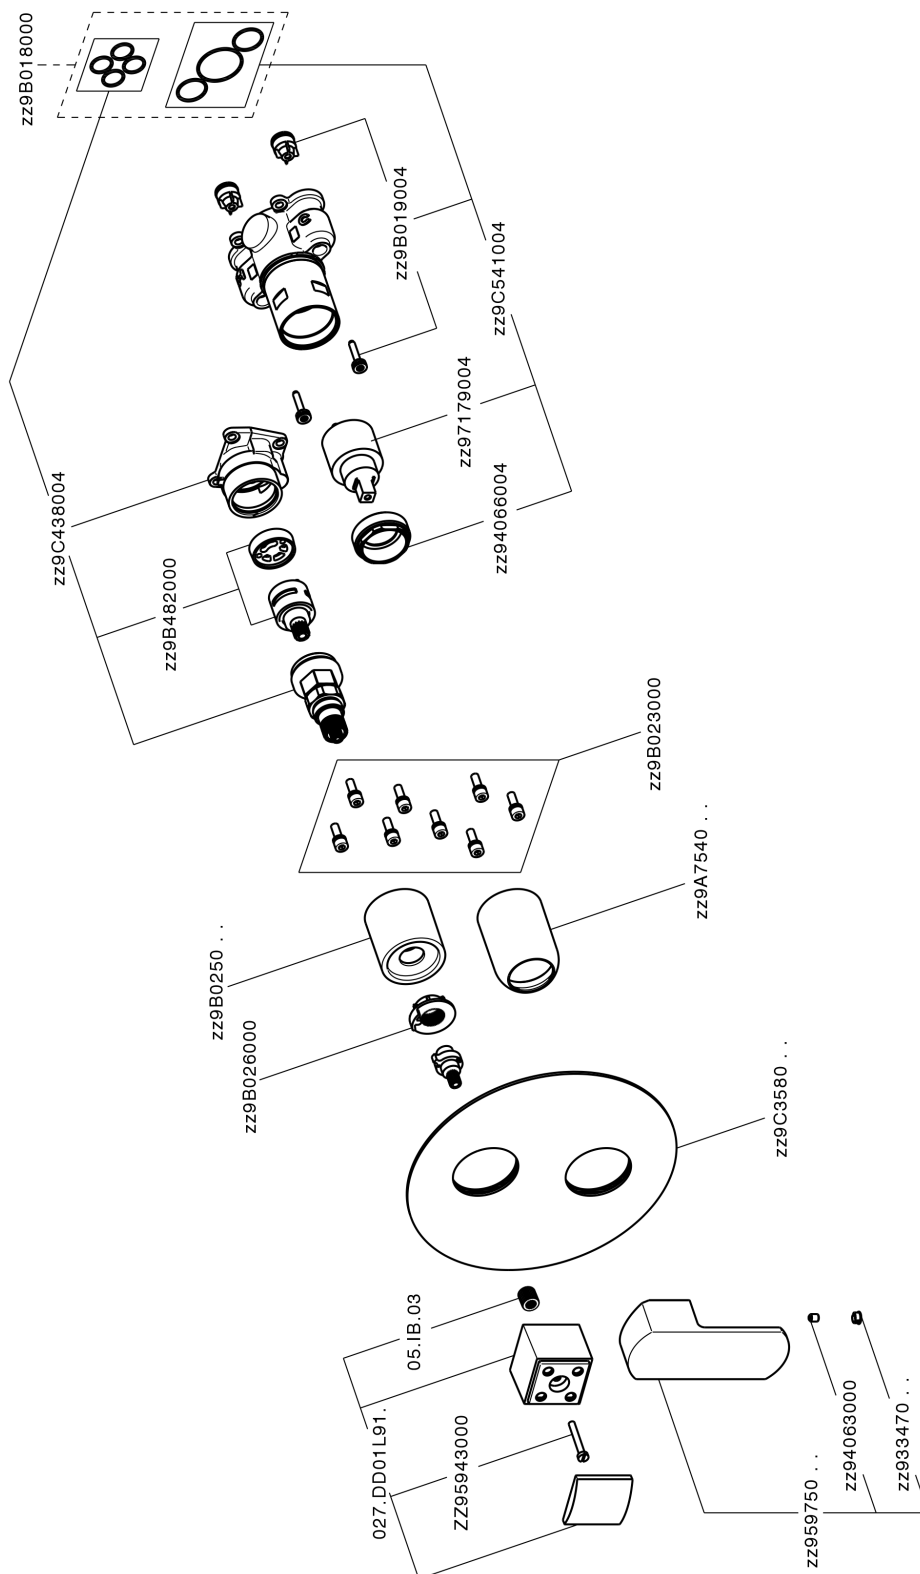

Exposed part for Single Lever One Box Valve DADO_DD0BM030

MODEL **DD0BM030**

Exposed part for Single Lever One Box Valve, with 2-3 outlet diverter, Minimum depth of installation: 67 mm, without concealed part, for items ZB00B030-ZB00B031

AVAILABLE FINISHINGS

-  **21** 21 Chrome
-  **2B** 2B Polished Nickel
-  **2F** 2F Brushed Nickel
-  **40** 40 Matt Black
-  **4Q** 4Q Matt White

CHARACTERISTICS

Cartridge Spare Parts **ZZ97179000**
35 mm Cartridge
 Installation **Concealed**
 Required concealed parts **ZB00B031**
ZB00B030

Exposed part for Single Lever One Box Valve DADO_DD0BM030

DD0BM030

<https://en.huberitalia.com/exposed-part-for-single-lever-one-box-valve-dado-dd0bm030>

One Box Universal Concealed Part ONE BOX_ZB00B031