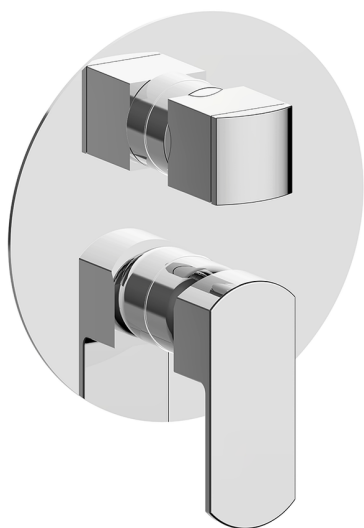

Exposed part for Single Lever One Box Valve DADO_DD0BM030

MODEL **DD0BM030**

Exposed part for Single Lever One Box Valve, with 2-3 outlet diverter, Minimum depth of installation: 67 mm, without concealed part, for items ZB00B030-ZB00B031

AVAILABLE FINISHINGS

-  **21** 21 Chrome
-  **2B** 2B Polished Nickel
-  **2F** 2F Brushed Nickel
-  **40** 40 Matt Black
-  **4Q** 4Q Matt White

CHARACTERISTICS

Cartridge Spare Parts **ZZ97179000**
35 mm Cartridge
 Installation **Concealed**
 Required concealed parts **ZB00B031**
ZB00B030

Exposed part for Single Lever One Box Valve DADO_DD0BM030

DD0BM030

<https://en.huberitalia.com/exposed-part-for-single-lever-one-box-valve-dado-dd0bm030>

One Box Universal Concealed Part ONE BOX_ZB00B031

MODEL **ZB00B031**

One Box Universal Concealed Part, for 1 or 2 or 3 outlet thermostatic or single lever, without trim kit, with noise reducers, with sealing gasket

AVAILABLE FINISHINGS

CHARACTERISTICS

Concealed	1
Installation	Concealed