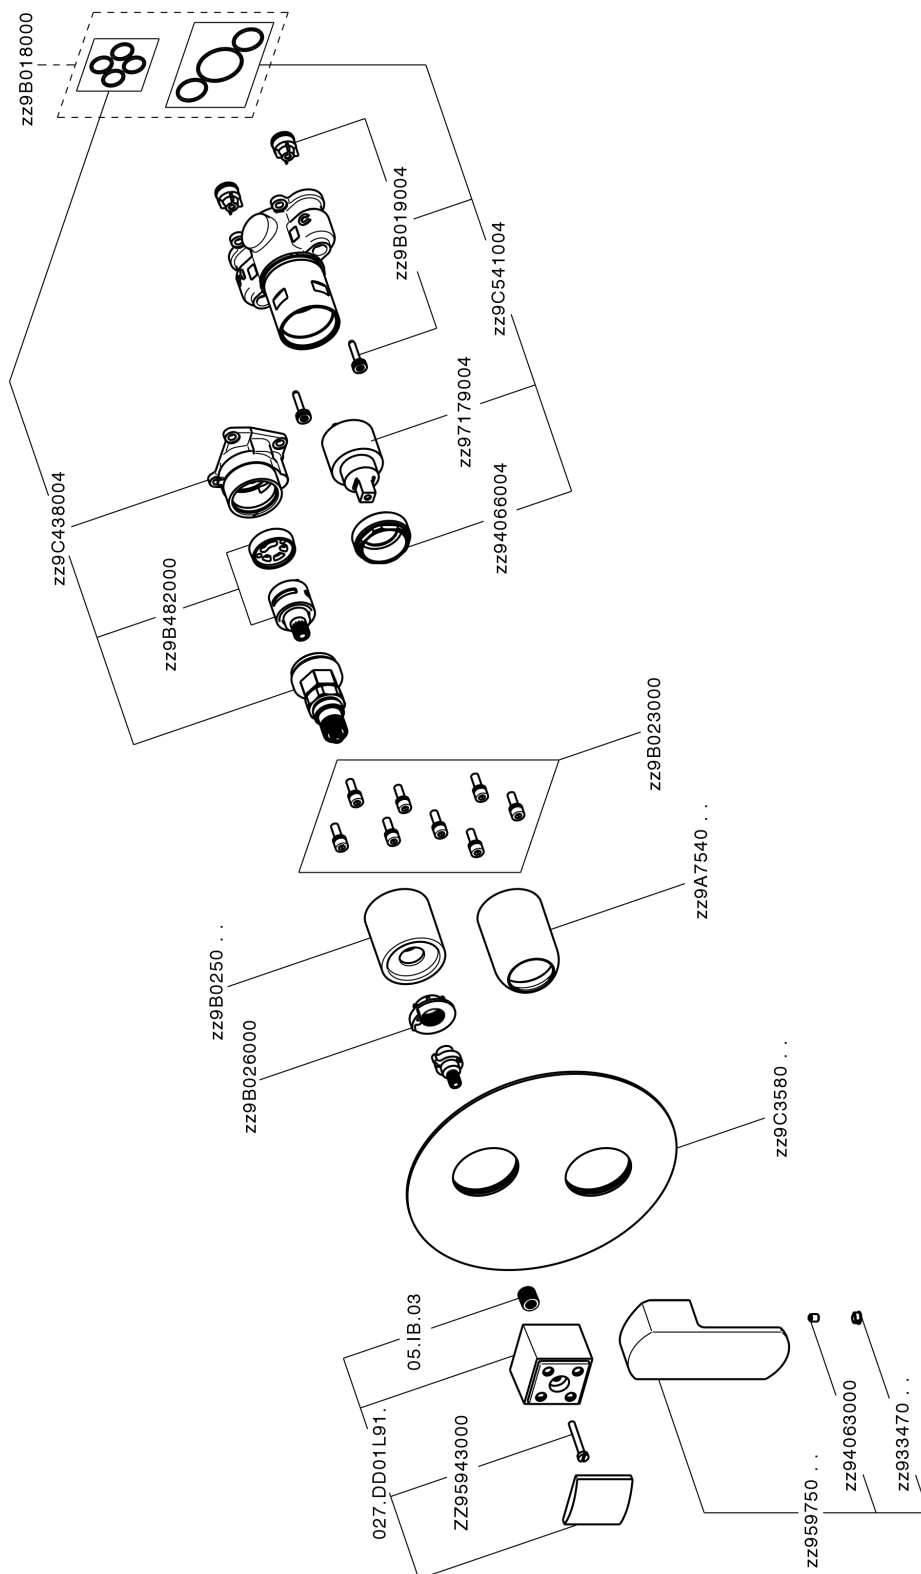

Exposed part for Single Lever One Box Valve DADO_DD0BM030

MODEL **DD0BM030**

Exposed part for Single Lever One Box Valve, with 2-3 outlet diverter, Minimum depth of installation: 67 mm, without concealed part, for items ZB00B030-ZB00B031

AVAILABLE FINISHINGS

-  **21** 21 Chrome
-  **2B** 2B Polished Nickel
-  **2F** 2F Brushed Nickel
-  **40** 40 Matt Black
-  **4Q** 4Q Matt White

CHARACTERISTICS

Cartridge Spare Parts **ZZ97179000**
35 mm Cartridge
 Installation **Concealed**
 Required concealed parts **ZB00B031**
ZB00B030

Exposed part for Single Lever One Box Valve DADO_DD0BM030

DD0BM030

<https://en.huberitalia.com/exposed-part-for-single-lever-one-box-valve-dado-dd0bm030>

One Box Universal Concealed Part ONE BOX_ZB00B031

MODEL **ZB00B031**

One Box Universal Concealed Part, for 1 or 2 or 3 outlet thermostatic or single lever, without trim kit, with noise reducers, with sealing gasket

AVAILABLE FINISHINGS

CHARACTERISTICS

Concealed	1
Installation	Concealed