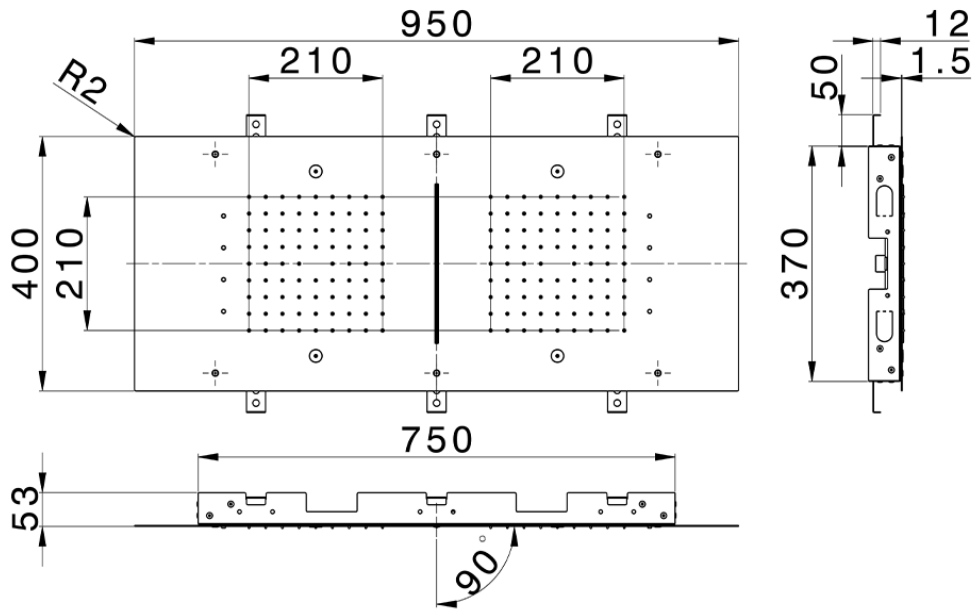

950x400 mm Ceiling showerheads ZEN_ZS1C0380

ZS1C0380

<https://en.huberitalia.com/950x400-mm-ceiling-showerheads-zen-zs1c0380>

2026-04-25