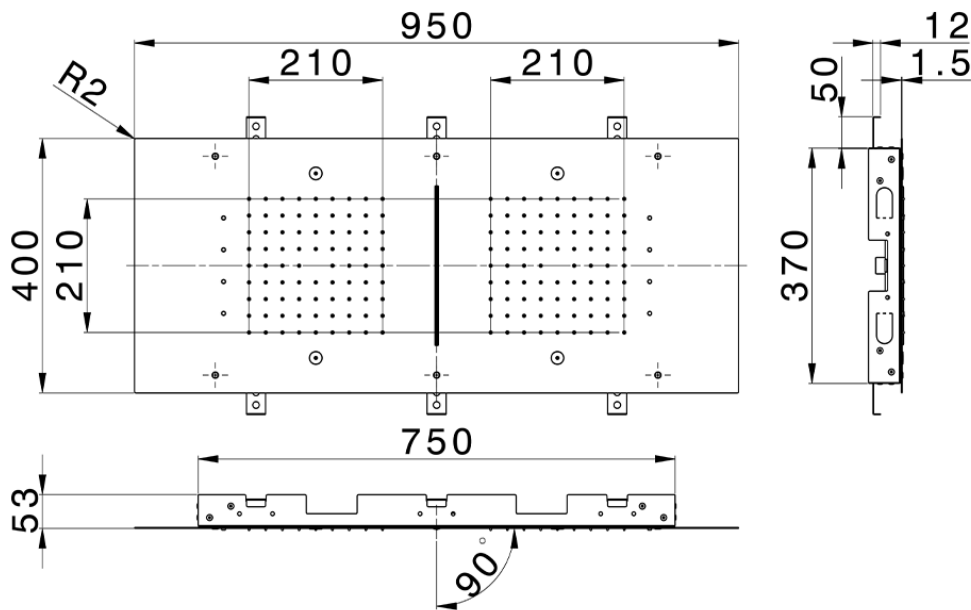

950x400 mm Ceiling showerheads ZEN_ZS1C0380

ZS1C0380

<https://en.huberitalia.com/950x400-mm-ceiling-showerheads-zen-zs1c0380>

2026-06-10