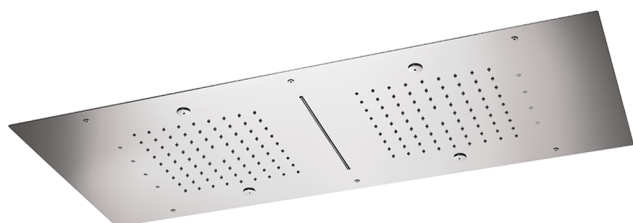

950x400 mm Ceiling showerheads ZEN_ZS1C0380

MODEL **ZS1C0380**

950x400 mm Ceiling showerheads, 2 rain, spraying functions, waterfall, chromotherapy functions, with remote control included, Stainless Steel AISI 304

AVAILABLE FINISHINGS

-  **D1** D1 Brushed Inox
-  **40** 40 Matt Black
-  **4Q** 4Q Matt White
-  **D2** D2 Polished Inox

CHARACTERISTICS

2026-05-16