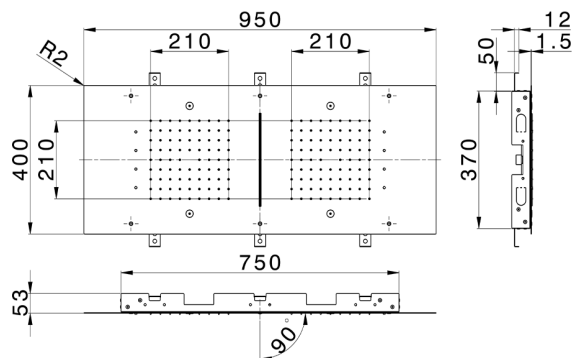

950x400 mm Ceiling showerheads ZEN_ZS1C0380

MODEL **ZS1C0380**

950x400 mm Ceiling showerheads, 2 rain, spraying functions, waterfall, chromotherapy functions, with remote control included, Stainless Steel AISI 304

AVAILABLE FINISHINGS

- **D1** D1 Brushed Inox
- **40** 40 Matt Black
- **4Q** 4Q Matt White
- **D2** D2 Polished Inox

CHARACTERISTICS

2026-05-16