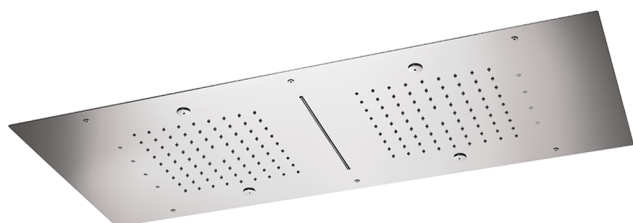

## 950x400 mm Ceiling showerheads ZEN\_ZS1C0380

MODEL **ZS1C0380**

950x400 mm Ceiling showerheads, 2 rain, spraying functions, waterfall, chromotherapy functions, with remote control included, Stainless Steel AISI 304

### AVAILABLE FINISHINGS

-  **D1** D1 Brushed Inox
-  **40** 40 Matt Black
-  **4Q** 4Q Matt White
-  **D2** D2 Polished Inox