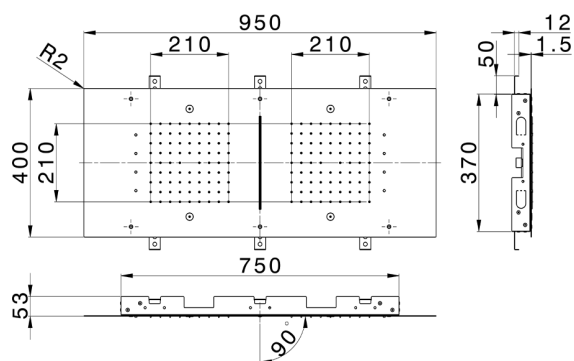

950x400 mm Ceiling showerheads ZEN_ZS1C0380

MODEL **ZS1C0380**

950x400 mm Ceiling showerheads, 2 rain, spraying functions, waterfall, chromotherapy functions, with remote control included, Stainless Steel AISI 304

AVAILABLE FINISHINGS

- **D1** D1 Brushed Inox
- **40** 40 Matt Black
- **4Q** 4Q Matt White
- **D2** D2 Polished Inox

CHARACTERISTICS

2026-06-06