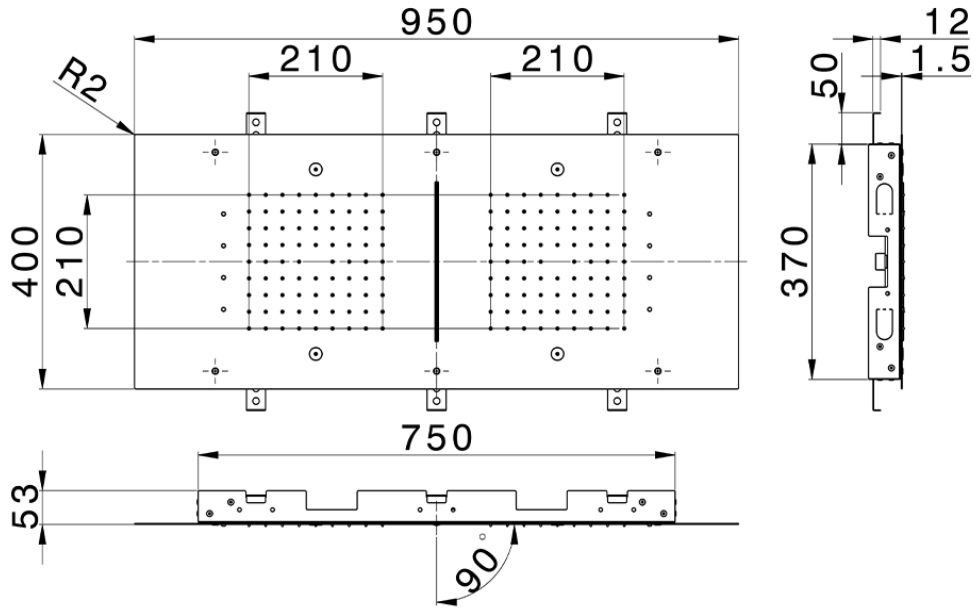

950x400 mm Ceiling showerheads ZEN\_ZS1C0380

ZS1C0380

<https://en.huberitalia.com/950x400-mm-ceiling-showerheads-zen-zs1c0380>

2026-06-26