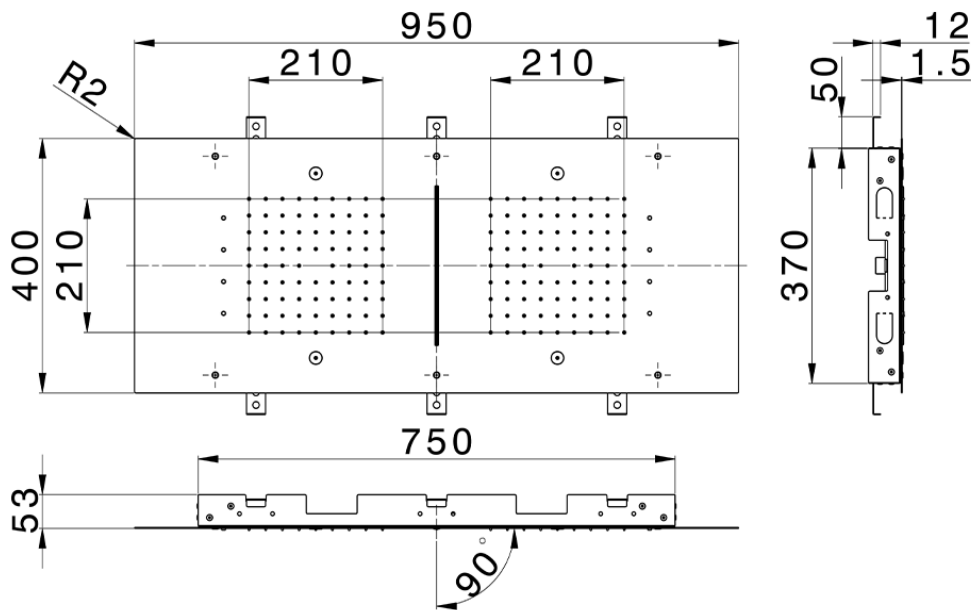

950x400 mm Ceiling showerheads ZEN_ZS1C0380

ZS1C0380

<https://en.huberitalia.com/950x400-mm-ceiling-showerheads-zen-zs1c0380>

2026-04-06