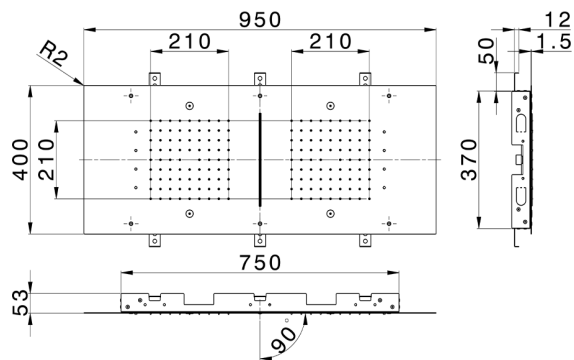

950x400 mm Ceiling showerheads ZEN_ZS1C0380

MODEL **ZS1C0380**

950x400 mm Ceiling showerheads, 2 rain, spraying functions, waterfall, chromotherapy functions, with remote control included, Stainless Steel AISI 304

AVAILABLE FINISHINGS

- **D1** D1 Brushed Inox
- **40** 40 Matt Black
- **4Q** 4Q Matt White
- **D2** D2 Polished Inox

CHARACTERISTICS

2026-06-06