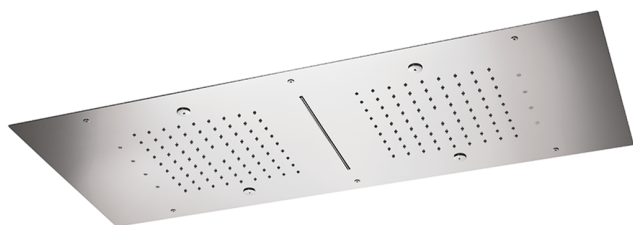

950x400 mm Ceiling showerheads ZEN_ZS1C0380

MODEL **ZS1C0380**

950x400 mm Ceiling showerheads, 2 rain, spraying functions, waterfall, chromotherapy functions, with remote control included, Stainless Steel AISI 304

AVAILABLE FINISHINGS

- **D1** D1 Brushed Inox
- **40** 40 Matt Black
- **4Q** 4Q Matt White
- **D2** D2 Polished Inox

CHARACTERISTICS

2026-06-06