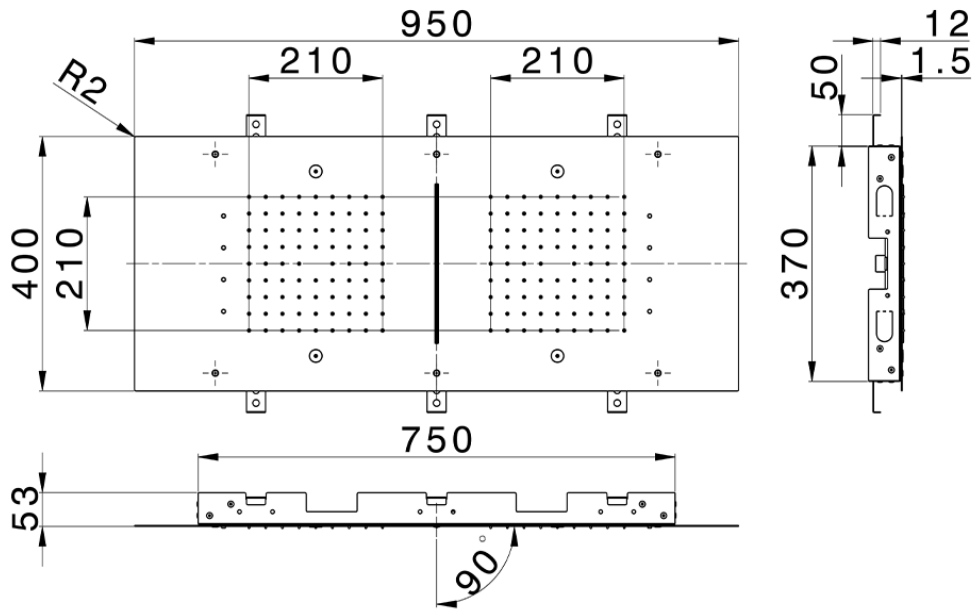

## 950x400 mm Ceiling showerheads ZEN\_ZS1C0380

ZS1C0380

<https://en.huberitalia.com/950x400-mm-ceiling-showerheads-zen-zs1c0380>

2026-04-06