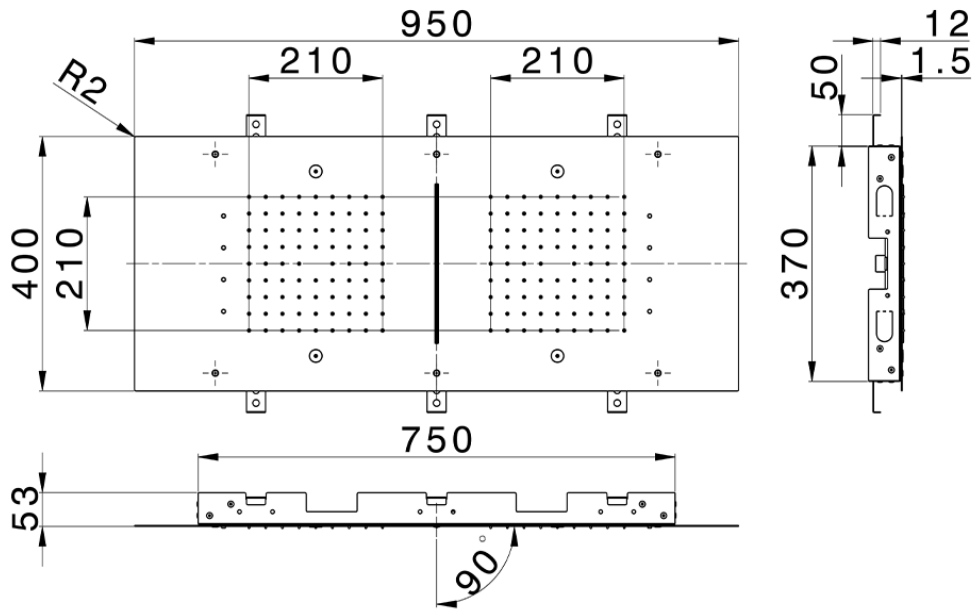

## 950x400 mm Ceiling showerheads ZEN\_ZS1C0380

ZS1C0380

<https://en.huberitalia.com/950x400-mm-ceiling-showerheads-zen-zs1c0380>

2026-06-27