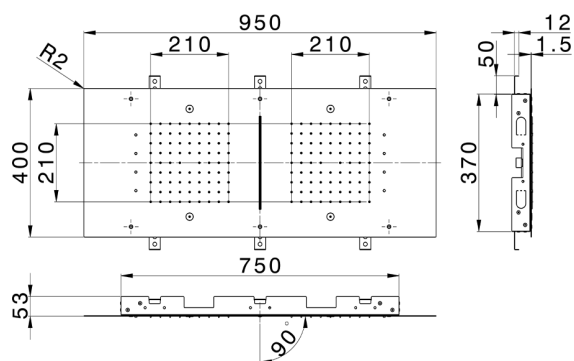

950x400 mm Ceiling showerheads ZEN_ZS1C0380

MODEL **ZS1C0380**

950x400 mm Ceiling showerheads, 2 rain, spraying functions, waterfall, chromotherapy functions, with remote control included, Stainless Steel AISI 304

AVAILABLE FINISHINGS

- **D1** D1 Brushed Inox
- **40** 40 Matt Black
- **4Q** 4Q Matt White
- **D2** D2 Polished Inox

CHARACTERISTICS

2026-04-06