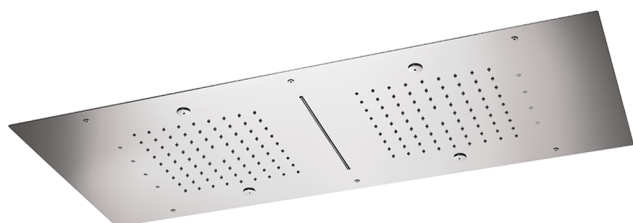

950x400 mm Ceiling showerheads ZEN_ZS1C0380

MODEL **ZS1C0380**

950x400 mm Ceiling showerheads, 2 rain, spraying functions, waterfall, chromotherapy functions, with remote control included, Stainless Steel AISI 304

AVAILABLE FINISHINGS

-  **D1** D1 Brushed Inox
-  **40** 40 Matt Black
-  **4Q** 4Q Matt White
-  **D2** D2 Polished Inox

CHARACTERISTICS

2026-04-06