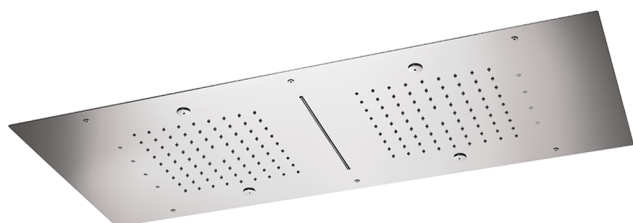

950x400 mm Ceiling showerheads ZEN_ZS1C0380

MODEL **ZS1C0380**

950x400 mm Ceiling showerheads, 2 rain, spraying functions, waterfall, chromotherapy functions, with remote control included, Stainless Steel AISI 304

AVAILABLE FINISHINGS

-  **D1** D1 Brushed Inox
-  **40** 40 Matt Black
-  **4Q** 4Q Matt White
-  **D2** D2 Polished Inox

CHARACTERISTICS

2026-06-27