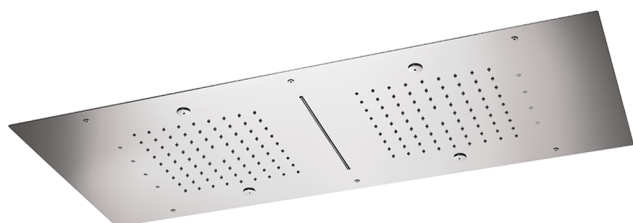

950x400 mm Ceiling showerheads ZEN_ZS1C0380

MODEL **ZS1C0380**

950x400 mm Ceiling showerheads, 2 rain, spraying functions, waterfall, chromotherapy functions, with remote control included, Stainless Steel AISI 304

AVAILABLE FINISHINGS

-  **D1** D1 Brushed Inox
-  **40** 40 Matt Black
-  **4Q** 4Q Matt White
-  **D2** D2 Polished Inox

CHARACTERISTICS

2026-06-26