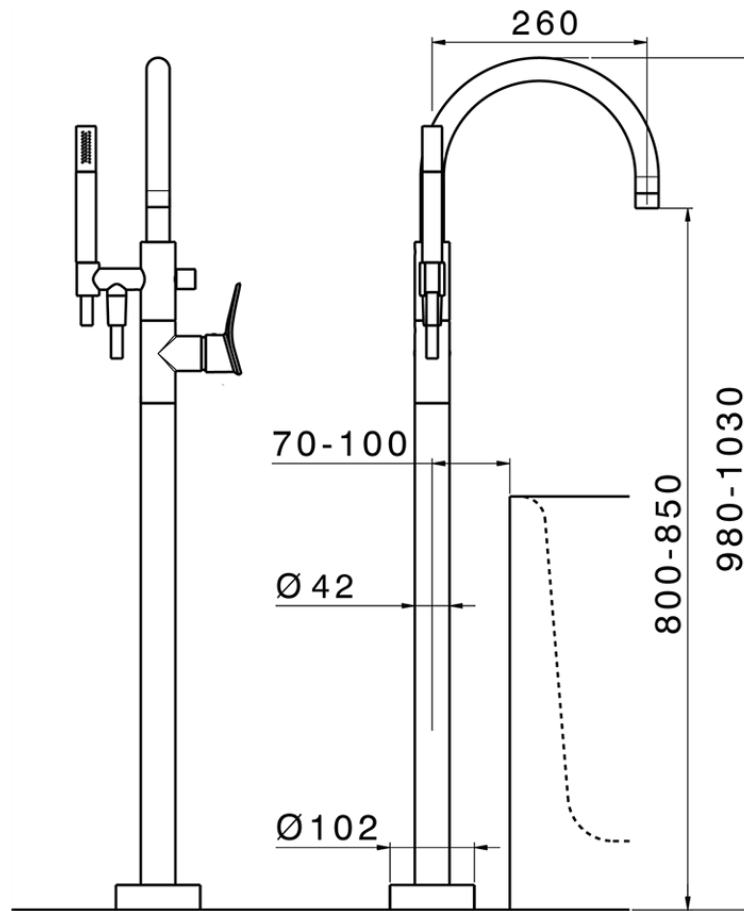

Exposed part for single-lever bath shower mixer HARLOCK_HC014200

HC014200

<https://en.huberitalia.com/exposed-part-for-single-lever-bath-shower-mixer-harlock-hc014200>

ZB004510

<https://en.huberitalia.com/concealed-part-single-lever-free-standing-concealed-zb004510>