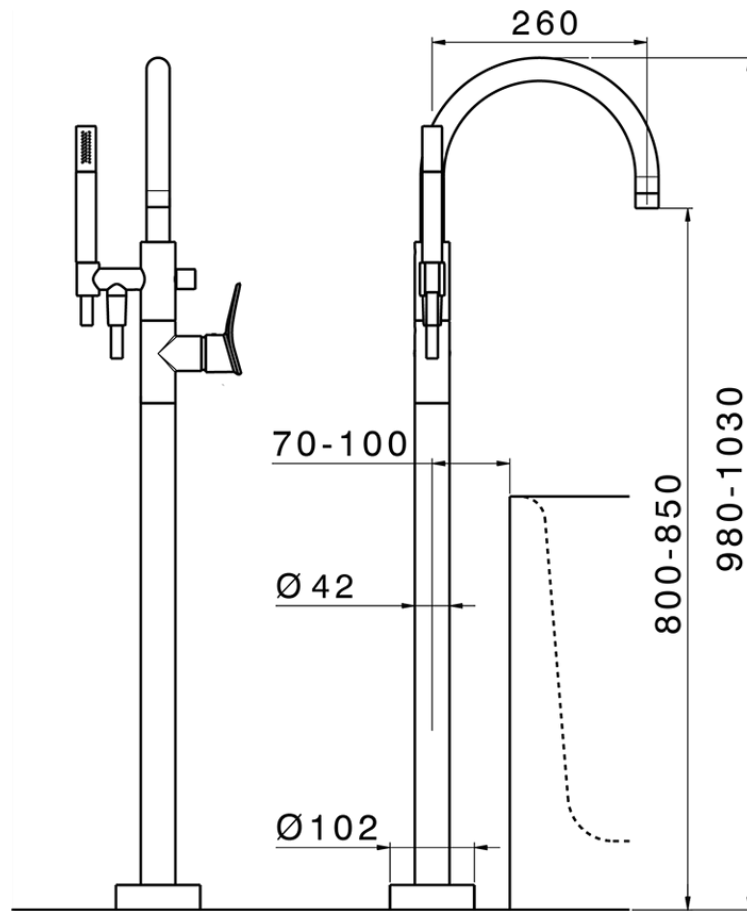

## Exposed part for single-lever bath shower mixer HARLOCK\_HC014200

HC014200

<https://en.huberitalia.com/exposed-part-for-single-lever-bath-shower-mixer-harlock-hc014200>

ZB004510

<https://en.huberitalia.com/concealed-part-single-lever-free-standing-concealed-zb004510>