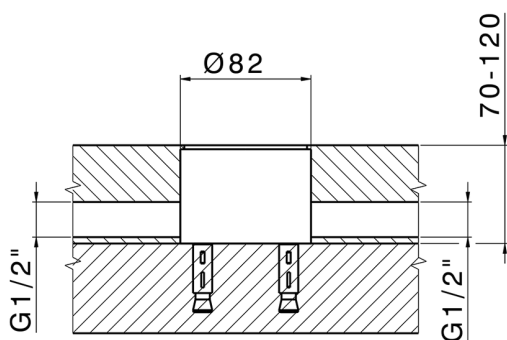

Exposed part for single-lever bath shower mixer HARLOCK_HC014200

MODEL **HC014200**

Exposed part for single-lever bath shower mixer, handshower holder on column, Brass D.24mm minimalistic one spray handshower, 150 cm smooth SUPREME Flexible Hose, without concealed part (for item ZB004510)

35 mm Cartridge

Installation **Concealed**

Required concealed parts **ZB004510**

EcoStop

EcoStop feature limits water flow to approximately 50% of maximum output with one point of resistance on setting. Push slightly past the middle stop only when full water output is required. This will save water up to 50%.

Concealed part single lever free-standing CONCEALED_ZB004510

MODEL **ZB004510**

Floor mounted concealed part, for free-standing mixer

AVAILABLE FINISHINGS

 **04** 04 Without finishing

CHARACTERISTICS

Installation	Concealed
Concealed	1