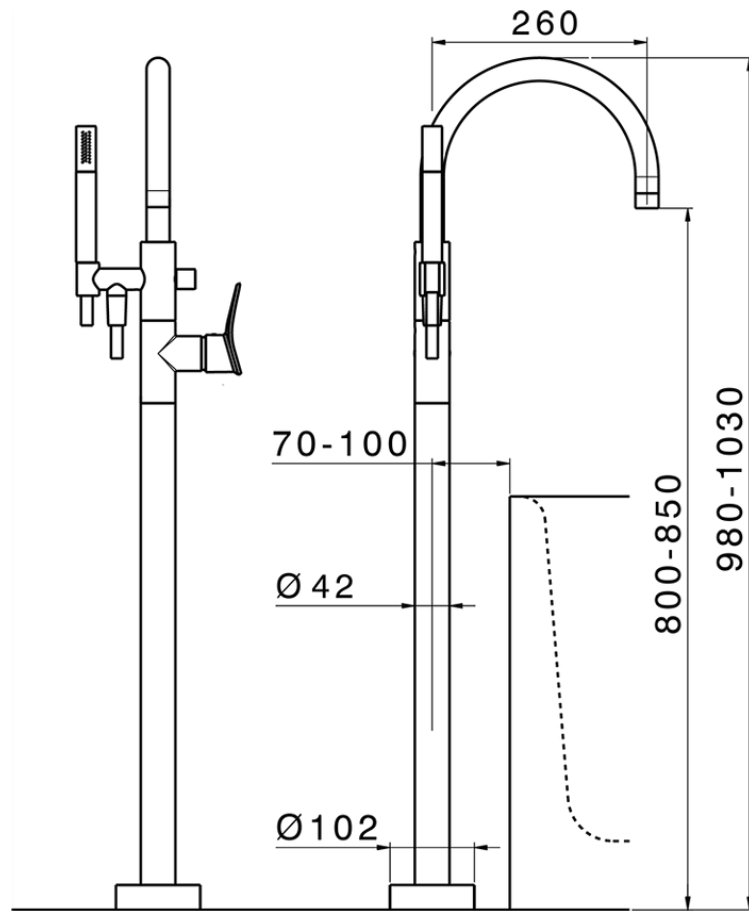

Exposed part for single-lever bath shower mixer HARLOCK_HC014200

HC014200

<https://en.huberitalia.com/exposed-part-for-single-lever-bath-shower-mixer-harlock-hc014200>

ZB004510

<https://en.huberitalia.com/concealed-part-single-lever-free-standing-concealed-zb004510>