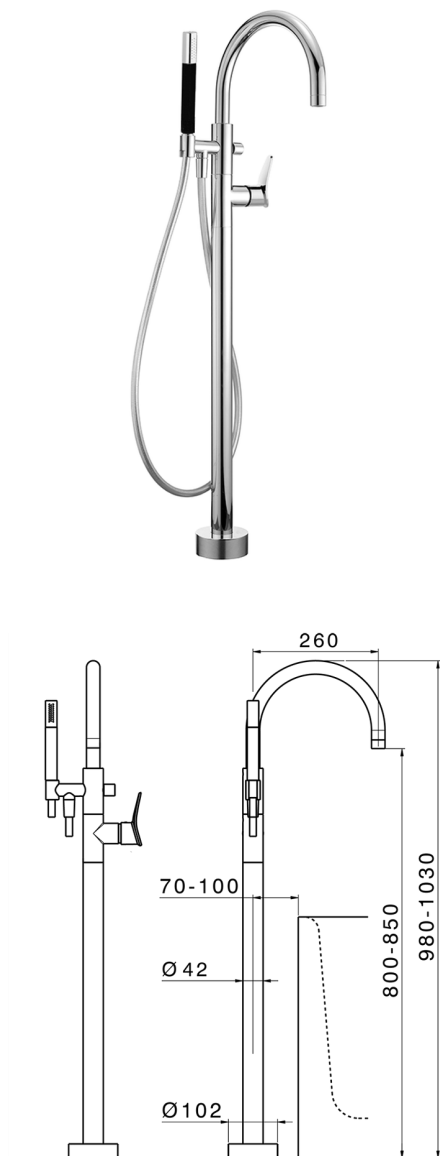

Exposed part for single-lever bath shower mixer HARLOCK_HC014200

MODEL **HC014200**

Exposed part for single-lever bath shower mixer, handshower holder on column, Brass D.24mm minimalistic one spray handshower, 150 cm smooth SUPREME Flexible Hose, without concealed part (for item ZB004510)

AVAILABLE FINISHINGS

-  **21** 21 Chrome
-  **2P** 2P Rose Gold
-  **2Q** 2Q Black Titanium
-  **40** 40 Matt Black
-  **4Q** 4Q Matt White
-  **6T** 6T Chrome/Matt Black

CHARACTERISTICS

Cartridge Spare Parts **ZZ95409000**

35 mm Cartridge

Installation **Concealed**

Required concealed parts **ZB004510**

EcoStop

EcoStop feature limits water flow to approximately 50% of maximum output with one point of resistance on setting. Push slightly past the middle stop only when full water output is required. This will save water up to 50%.

Concealed part single lever free-standing CONCEALED_ZB004510

MODEL **ZB004510**

Floor mounted concealed part, for free-standing mixer

AVAILABLE FINISHINGS

CHARACTERISTICS

Installation	Concealed
Concealed	1