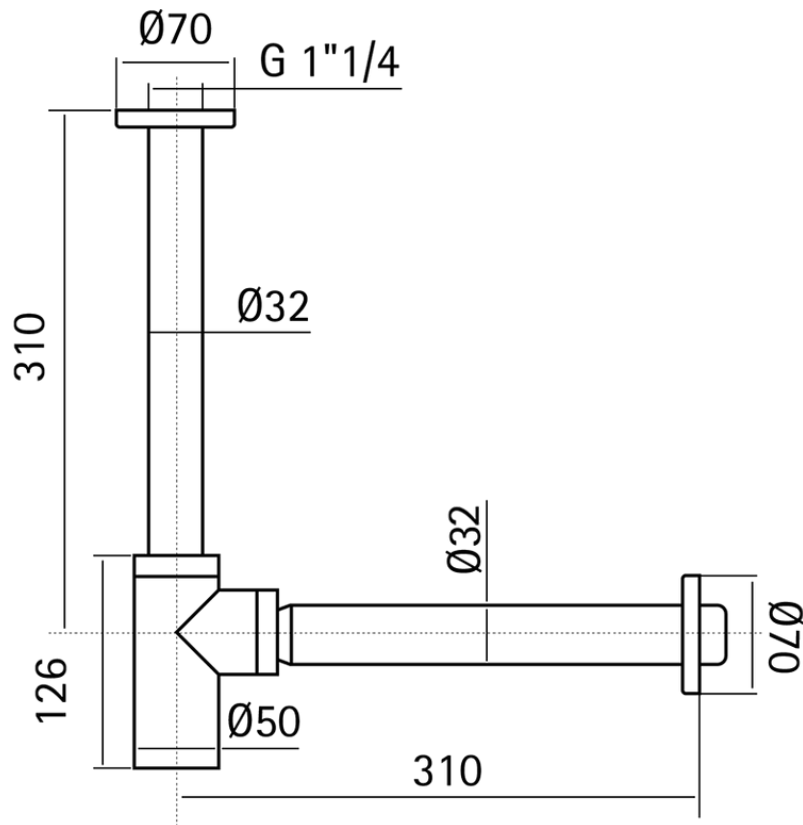

1"1/4 washbasin siphon COMPONENTS_ZB004130

ZB004130

<https://en.huberitalia.com/11-4-washbasin-siphon-components-zb004130>

2026-06-26