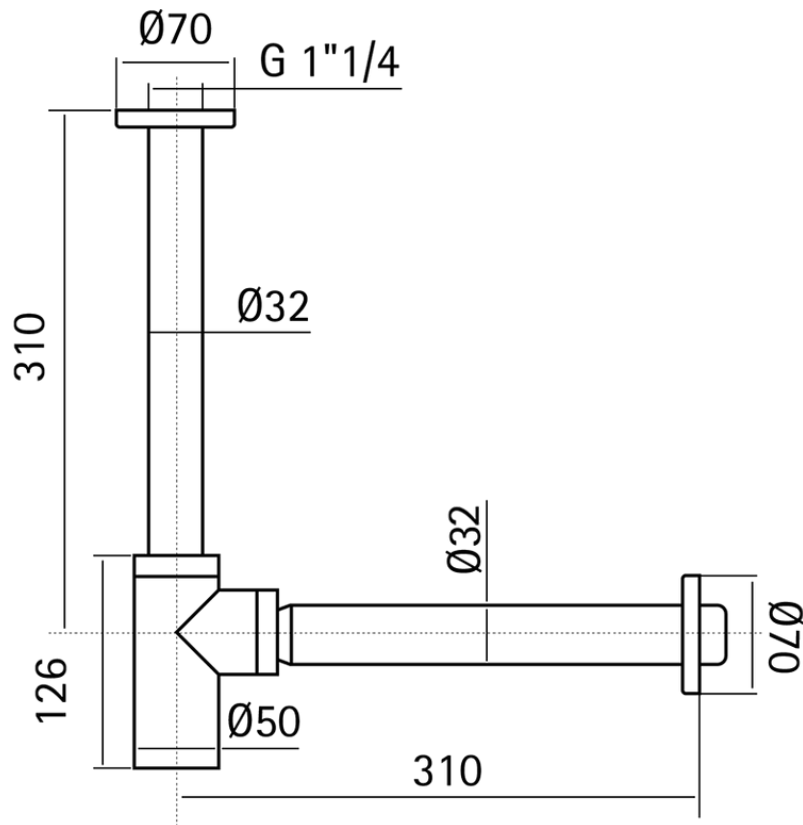

1"1/4 washbasin siphon COMPONENTS_ZB004130

ZB004130

<https://en.huberitalia.com/11-4-washbasin-siphon-components-zb004130>

2026-04-05