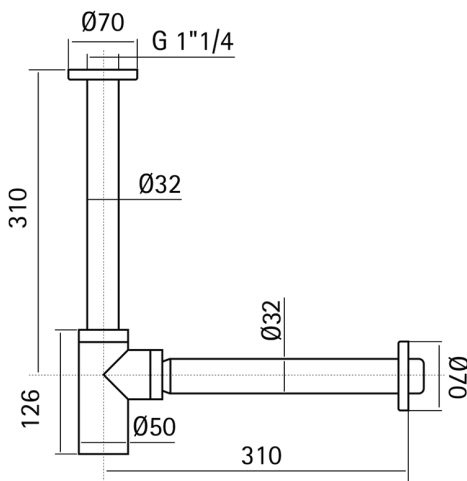

1"1/4 washbasin siphon COMPONENTS_ZB004130

MODEL **ZB004130**

1"1/4 washbasin siphon,Inox AISI 304

AVAILABLE FINISHINGS

D1 D1 Brushed Inox

CHARACTERISTICS

2026-05-15