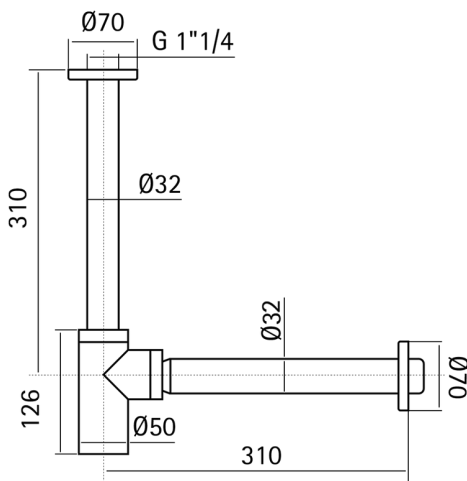

## 1"1/4 washbasin siphon COMPONENTS\_ZB004130

MODEL **ZB004130**

1"1/4 washbasin siphon, Inox AISI 304

AVAILABLE FINISHINGS

**D1** D1 Brushed Inox

CHARACTERISTICS

2026-04-07