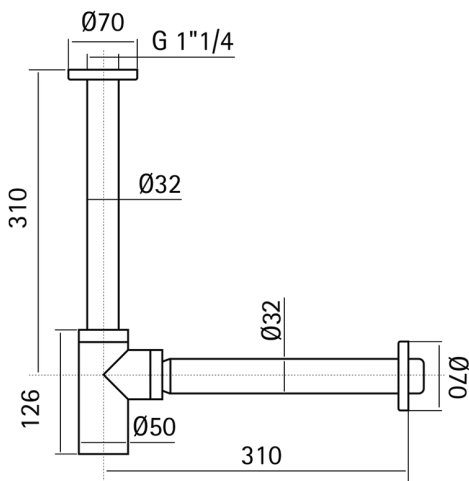

## 1"1/4 washbasin siphon COMPONENTS\_ZB004130

MODEL **ZB004130**

1"1/4 washbasin siphon, Inox AISI 304

AVAILABLE FINISHINGS

**D1** D1 Brushed Inox

CHARACTERISTICS

2026-06-06