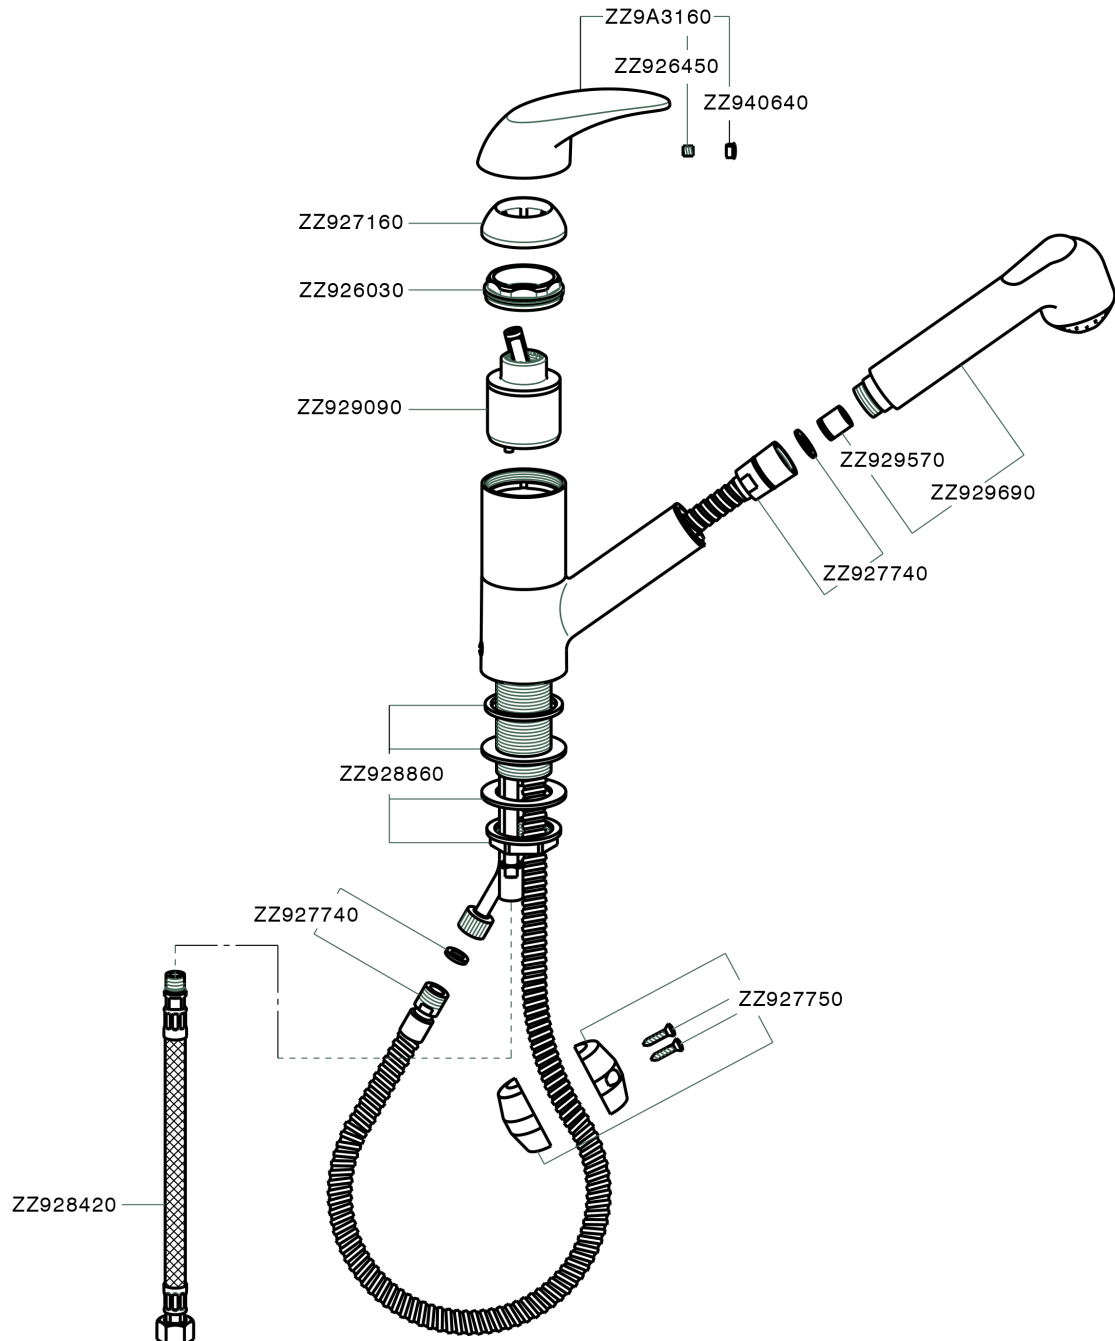

Single lever sink mixer with extrac.shower KITCHEN_PE002570

MODEL **PE002570**

Single lever sink mixer with extrac.shower,swivel spout,2 sprays handshower,150 cm Brass flexible hose

AVAILABLE FINISHINGS

CHARACTERISTICS

Cartridge Spare Parts **ZZ92909000**

43 mm Cartridge

Single lever sink mixer with extrac.shower KITCHEN_PE002570

PE002570

<https://en.huberitalia.com/single-lever-sink-mixer-with-extrac-shower-kitchen-pe002570>