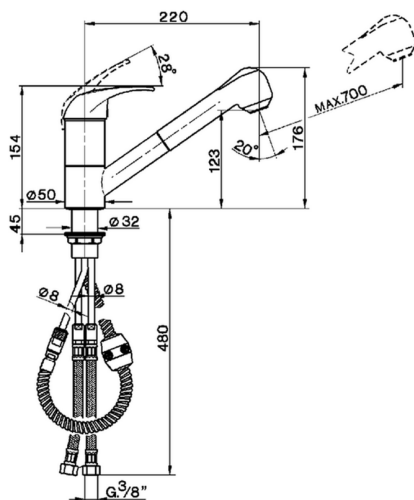

Single lever sink mixer with extrac.shower KITCHEN_PE002570

MODEL **PE002570**

Single lever sink mixer with extrac.shower,swivel spout,2 sprays handshower,150 cm Brass flexible hose

AVAILABLE FINISHINGS

CHARACTERISTICS

Cartridge Spare Parts **ZZ92909000**

43 mm Cartridge

Single lever sink mixer with extrac.shower KITCHEN_PE002570

PE002570

<https://en.huberitalia.com/single-lever-sink-mixer-with-extrac-shower-kitchen-pe002570>