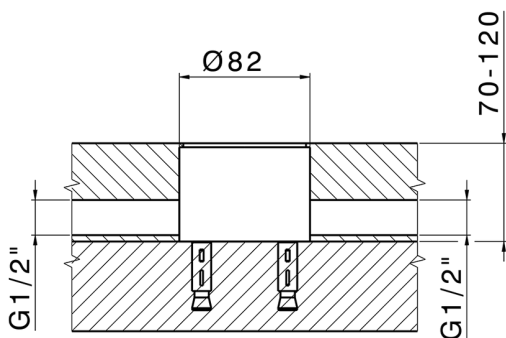

Concealed part single lever free-standing CONCEALED_ZB004510

MODEL **ZB004510**

Floor mounted concealed part, for free-standing mixer

AVAILABLE FINISHINGS

 **04** 04 Without finishing

CHARACTERISTICS

| | |
|--------------|------------------|
| Installation | Concealed |
| Concealed | 1 |