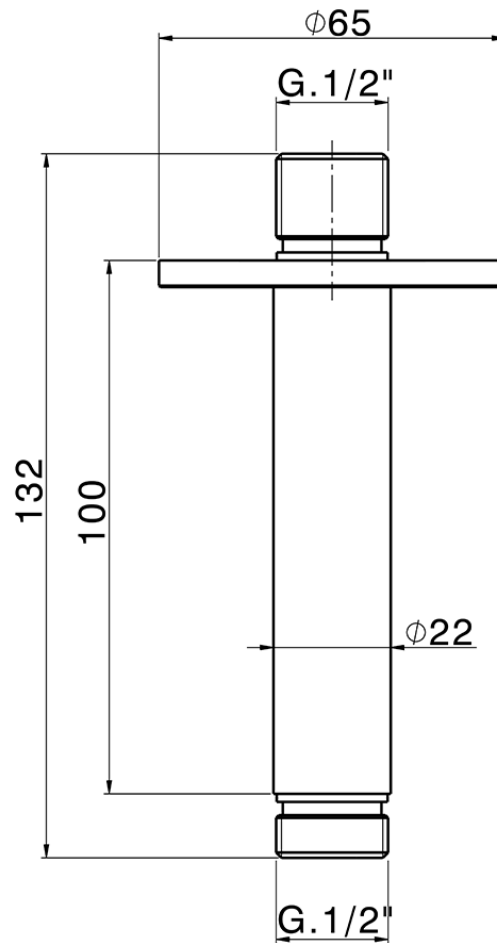

Ceiling shower arm LYNOX_SS013551

SS013551

<https://en.huberitalia.com/ceiling-shower-arm-lynnox-ss013551>

2026-04-06