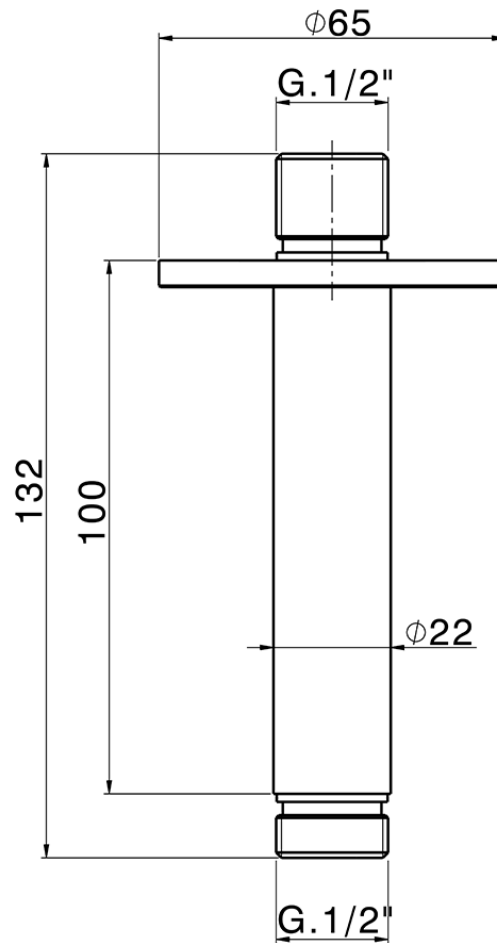

## Ceiling shower arm LYNOX\_SS013551

SS013551

<https://en.huberitalia.com/ceiling-shower-arm-lynnox-ss013551>

2026-04-28