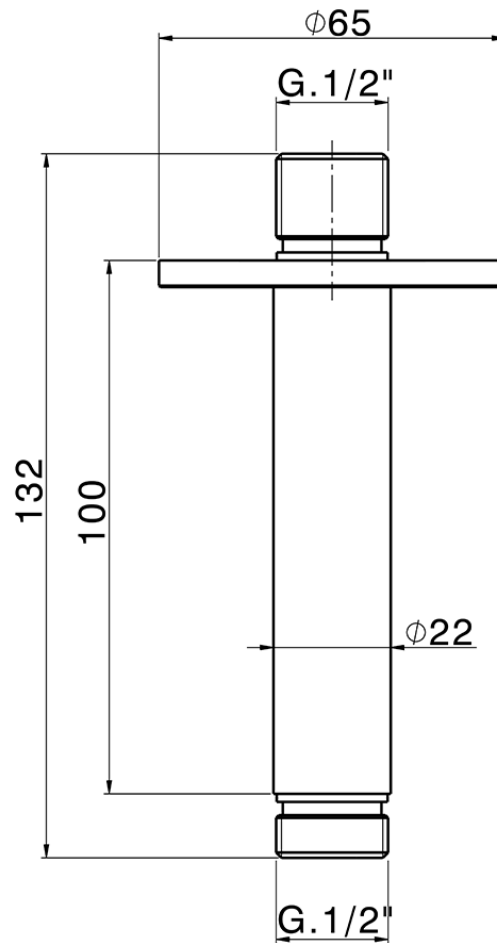

Ceiling shower arm LYNOX_SS013551

SS013551

<https://en.huberitalia.com/ceiling-shower-arm-lynnox-ss013551>

2026-06-29