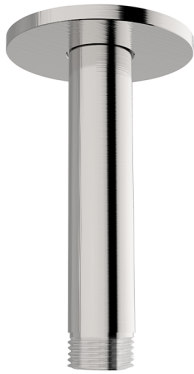

Ceiling shower arm LYNOX_SS013551

MODEL **SS013551**

Ceiling shower arm, 100 mm length, Inox AISI 316L

AVAILABLE FINISHINGS

D1 D1 Brushed Inox

CHARACTERISTICS

2026-06-29