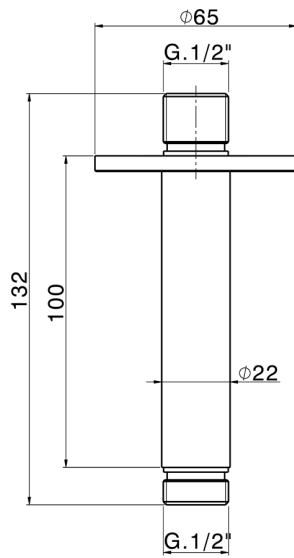

Ceiling shower arm LYNOX_SS013551

MODEL **SS013551**

Ceiling shower arm, 100 mm length, Inox AISI 316L

AVAILABLE FINISHINGS

D1 D1 Brushed Inox

CHARACTERISTICS

2026-06-29