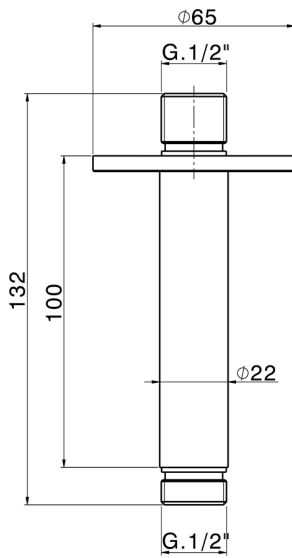

Ceiling shower arm LYNOX_SS013551

MODEL **SS013551**

Ceiling shower arm, 100 mm length, Inox AISI 316L

AVAILABLE FINISHINGS

D1 D1 Brushed Inox

CHARACTERISTICS

2026-06-08