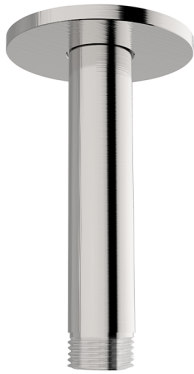

Ceiling shower arm LYNOX_SS013551

MODEL **SS013551**

Ceiling shower arm, 100 mm length, Inox AISI 316L

AVAILABLE FINISHINGS

D1 D1 Brushed Inox

CHARACTERISTICS

2026-04-28