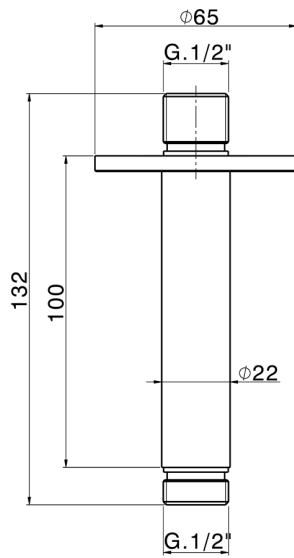

Ceiling shower arm LYNOX_SS013551

MODEL **SS013551**

Ceiling shower arm, 100 mm length, Inox AISI 316L

AVAILABLE FINISHINGS

D1 D1 Brushed Inox

CHARACTERISTICS

2026-04-06