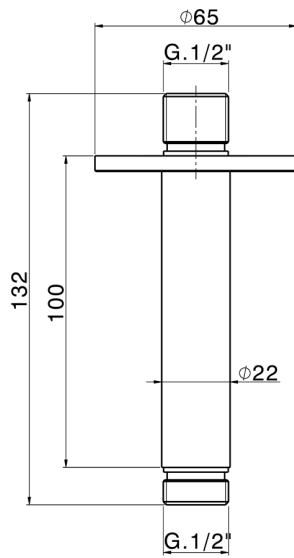

Ceiling shower arm LYNOX_SS013551

MODEL **SS013551**

Ceiling shower arm, 100 mm length, Inox AISI 316L

AVAILABLE FINISHINGS

D1 D1 Brushed Inox

CHARACTERISTICS

2026-04-28