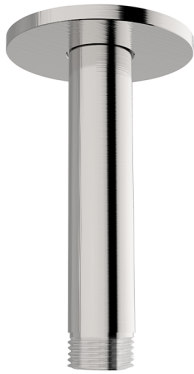

Ceiling shower arm LYNOX_SS013551

MODEL **SS013551**

Ceiling shower arm, 100 mm length, Inox AISI 316L

AVAILABLE FINISHINGS

D1 D1 Brushed Inox

CHARACTERISTICS

2026-04-06