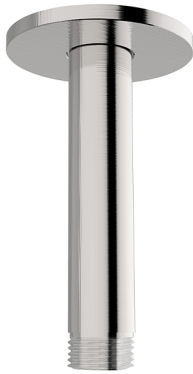

Ceiling shower arm LYNOX_SS013551

MODEL **SS013551**

Ceiling shower arm, 100 mm length, Inox AISI 316L

AVAILABLE FINISHINGS

D1 D1 Brushed Inox

CHARACTERISTICS

2026-06-08