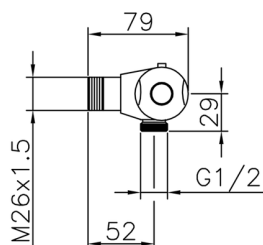

## Thermostatic shower mixer CLINIC&TECHNICAL\_56.76H.

MODEL **56.76H.**

Thermostatic shower mixer, without shower set, 160 mm center, 1/2" M Flexible connection

AVAILABLE FINISHINGS

**CR** CR Chrome

CHARACTERISTICS

Cartridge Spare Parts **22.03A.AR - ZZ97080004**

**Argo 1 (short filter) Thermostatic Valve**