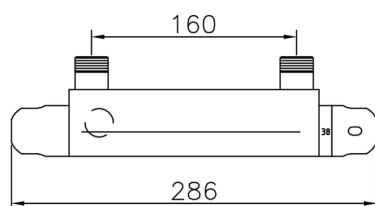

## Thermostatic shower mixer CLINIC&TECHNICAL\_56.76H.

MODEL **56.76H.**

Thermostatic shower mixer, without shower set, 160 mm center, 1/2" M Flexible connection

AVAILABLE FINISHINGS

**CR** CR Chrome

CHARACTERISTICS

Cartridge Spare Parts **22.03A.AR - ZZ97080004**

**Argo 1 (short filter) Thermostatic Valve**