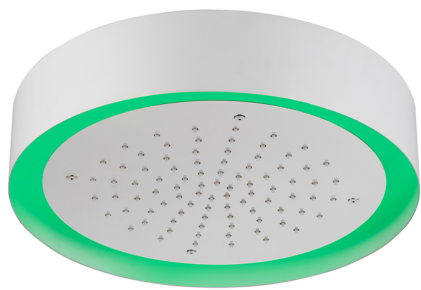

**Ø 370 mm Chromotherapy Ceiling showerhead ZEN\_ZS1C0200**

MODEL **ZS1C0200**

Ø 370 mm Chromotherapy Ceiling showerhead, with white cover, rain, chromotherapy functions, wireless control, Stainless Steel AISI 304

AVAILABLE FINISHINGS

-  **40** 40 Matt Black
-  **4Q** 4Q Matt White
-  **D1** D1 Brushed Inox
-  **D2** D2 Polished Inox

CHARACTERISTICS

2024-12-18