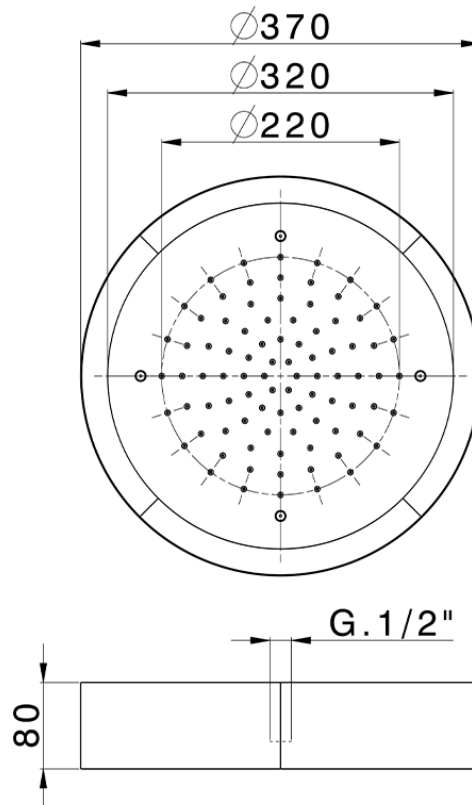

Ø 370 mm Chromotherapy Ceiling showerhead ZEN_ZS1C0200

ZS1C0200

<https://en.huberitalia.com/o-370-mm-chromotherapy-ceiling-showerhead-zen-zs1c0200>

2025-01-05