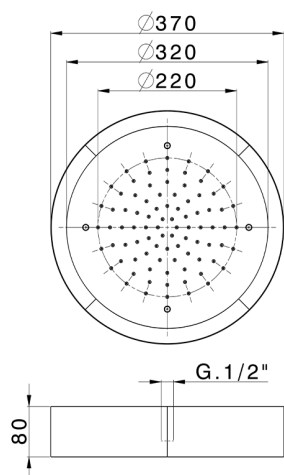

Ø 370 mm Chromotherapy Ceiling showerhead ZEN_ZS1C0200

MODEL **ZS1C0200**

Ø 370 mm Chromotherapy Ceiling showerhead, with white cover, rain, chromotherapy functions, wireless control, Stainless Steel AISI 304