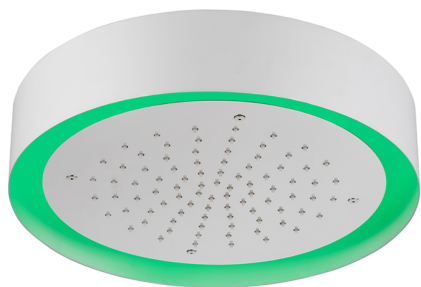

Ø 370 mm Chromotherapy Ceiling showerhead ZEN_ZS1C0200

MODEL **ZS1C0200**

Ø 370 mm Chromotherapy Ceiling showerhead, with white cover, rain, chromotherapy functions, wireless control, Stainless Steel AISI 304

AVAILABLE FINISHINGS

-  **40** 40 Matt Black
-  **4Q** 4Q Matt White
-  **D1** D1 Brushed Inox
-  **D2** D2 Polished Inox

CHARACTERISTICS

2025-01-05