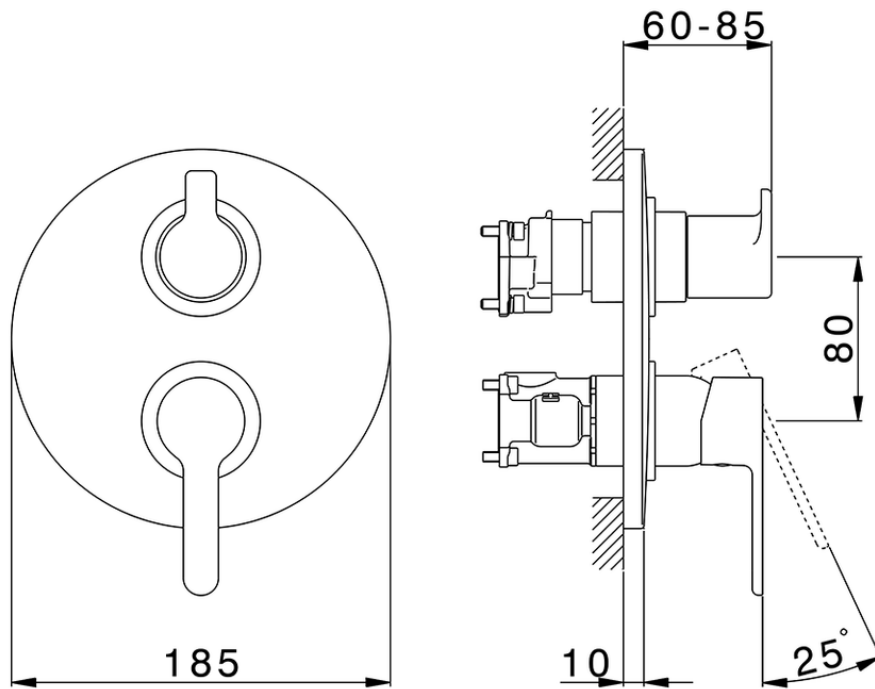

Exposed part for Single Lever One Box Valve ONE BOX_H20BM030

H20BM030

<https://en.huberitalia.com/exposed-part-for-single-lever-one-box-valve-one-box-h20bm030>

ZB00B031

<https://en.huberitalia.com/one-box-universal-concealed-part-one-box-zb00b031>

ZB00B030

<https://en.huberitalia.com/one-box-universal-concealed-part-one-box-zb00b030>

2024-11-23